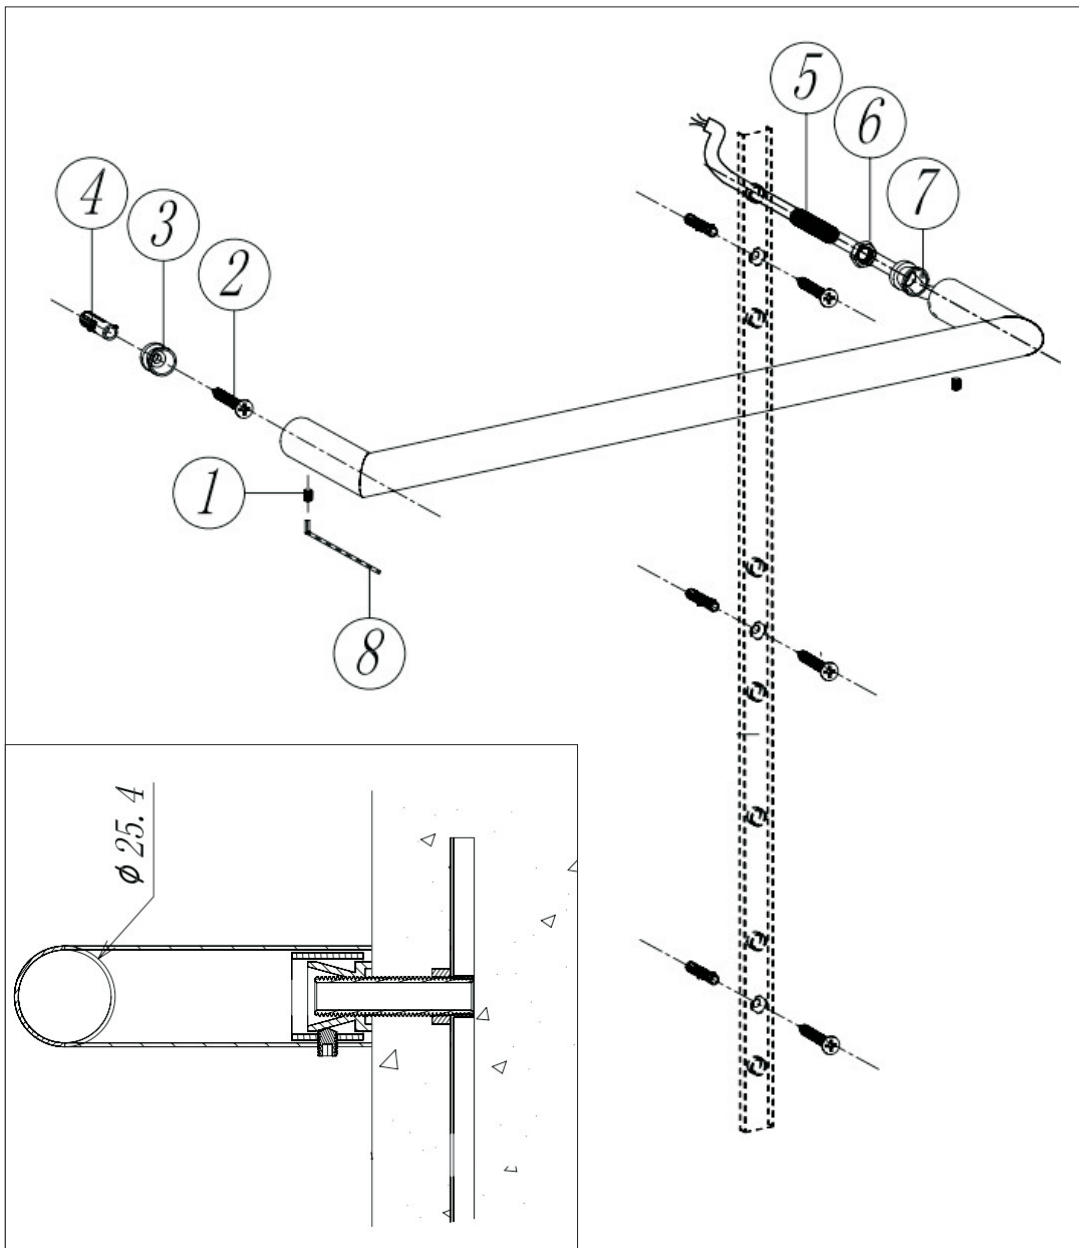

Mounting System—Single bar range

Mounting fittings provided for each single bar			
1	Grub screws (4pcs) 	5	Thread nog (1pcs) 
2	Wood screws (1pc) 	6	Hexagonal nut (1pc) 
3	Mushroom (1pc) 	7	Thread mushroom (1pc) 
4	Wall plug (1pc) 	8	Allen key (1pc) 