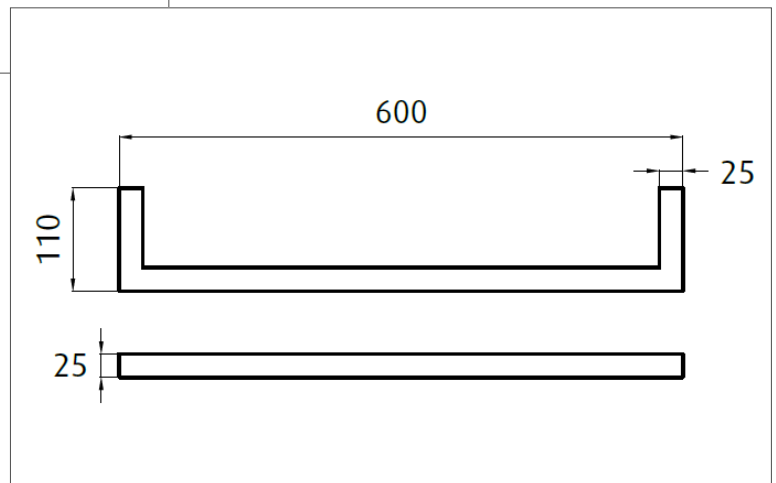

## Single bar 600mm SQUARE BLACK

Product code : PSB60 Black

600 (w) x 110 (d) mm

Features: High grade stainless steel with a matt black finish • Easy to install

- Unique optional installation system for added strength
- Right-hand side hardwired only
- 12V power design allows for installation almost anywhere in your bathroom

Note: Manufacturing tolerances could cause variances of  $\pm 5$ mm.

### Additional Information

- 14 watts
- 12Volts, 50Hz
- These rails should be installed in a landscape direction one on top of the other.