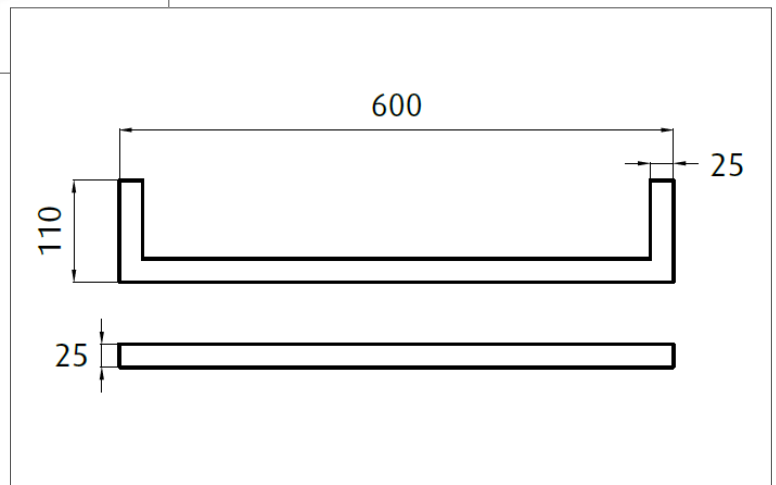

Single bar 600mm ROUND BLACK

Product code : PRB60 Black

600 (w) x 110 (d) mm

Features: High grade stainless steel with a matt black finish • Easy to install

- Unique optional installation system for added strength
- Right-hand side hardwired only
- 12V power design allows for installation almost anywhere in your bathroom

Note: Manufacturing tolerances could cause variances of ± 5 mm.

Additional Information

- 14 watts
- 12Volts, 50Hz
- These rails should be installed in a landscape direction one on top of the other.