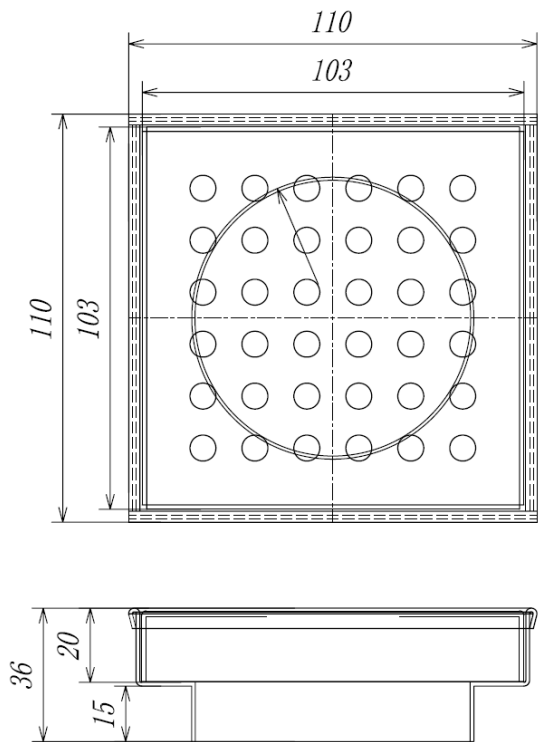

Point drain ROUND

Product code : FD11XS65-R

110(w) x 110(h) x 21(d) mm

ø65mm outlet

Features

- Superior fall / centre outlet
- 316 Marine grade stainless steel
- Manufactured from high quality maintenance-free materials

Additional Information

- Available in 8 styles.
- Australian water mark approved certificate 23027