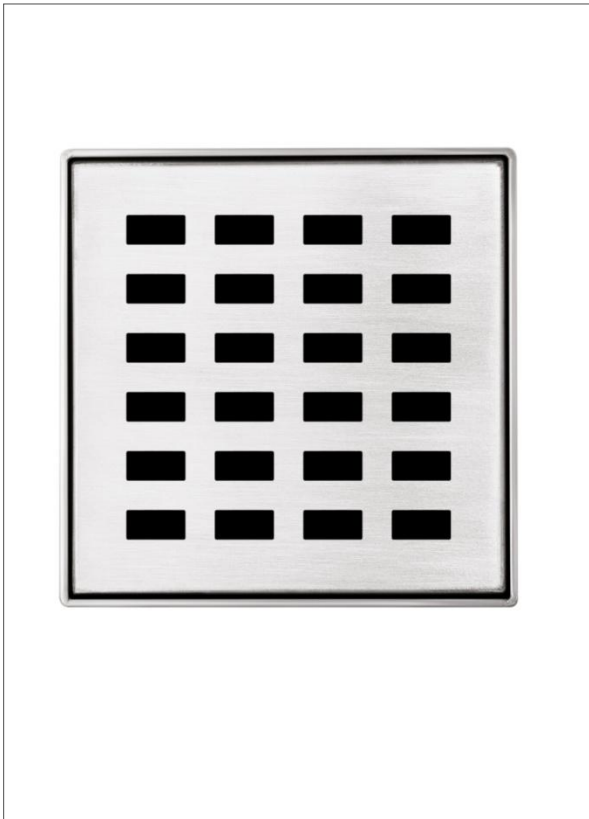

## Point drain RECTANGLE

Product code : FD11XS65-E

110(w) x 110(h) x 21(d) mm

ø65mm outlet

### Features

- Superior fall / centre outlet
- 316 Marine grade stainless steel
- Manufactured from high quality maintenance-free materials