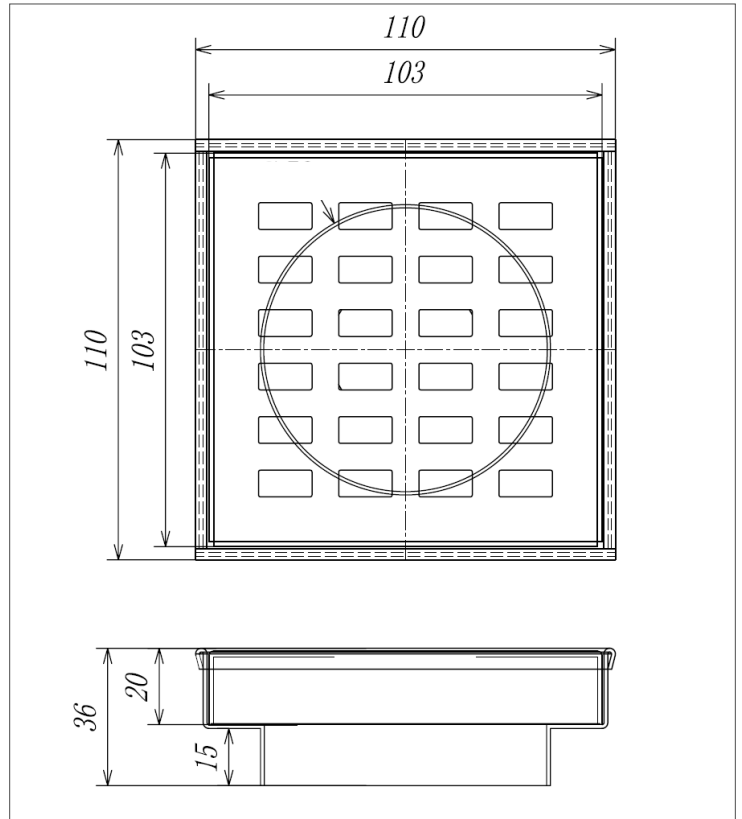

Point drain RECTANGLE

Product code : FD11XS65-E

110(w) x 110(h) x 21(d) mm

ø65mm outlet

Features

- Superior fall / centre outlet
- 316 Marine grade stainless steel
- Manufactured from high quality maintenance-free materials

Additional Information

- Available in 8 styles.
- Australian water mark approved certificate 23027