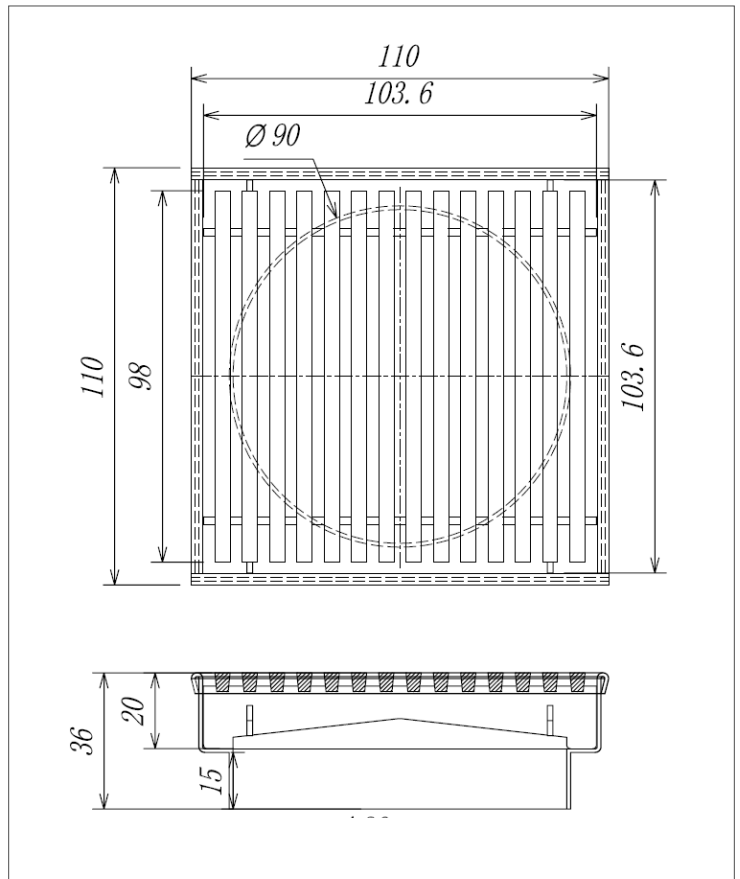

Point drain MESH

Product code : FD11XS65-M

110(w) x 110(h) x 21(d) mm

ø65mm outlet

Features

- Superior fall / centre outlet
- 316 Marine grade stainless steel
- Manufactured from high quality maintenance-free materials

Additional Information

- Available in 8 styles.
- Australian water mark approved certificate 23027