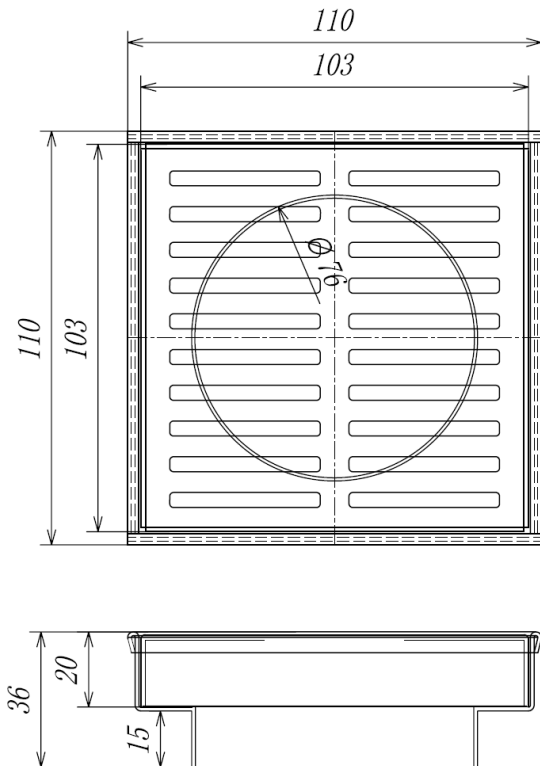

Point drain LINEAR

Product code : FD11XS65-L

110(w) x 110(h) x 21(d) mm

ø65mm outlet

Features

- Superior fall / centre outlet
- 316 Marine grade stainless steel
- Manufactured from high quality maintenance-free materials

Additional Information

- Available in 8 styles.
- Australian water mark approved certificate 23027