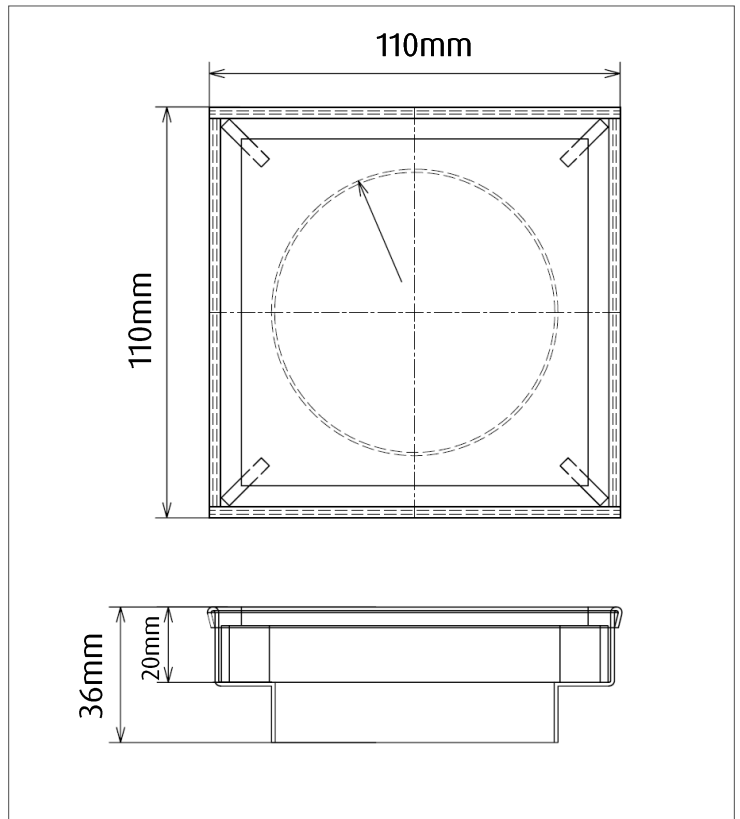

Point drain SOLID – BRUSHED STAINLESS

Product code : FD11XS65-SI

110(w) x 110(h) x 21(d) mm $\varnothing$ 65mm outlet

Features

- Superior fall / centre outlet
- 316 Marine grade stainless steel
- Manufactured from high quality maintenance-free materials

Additional Information

- Available in 8 styles.
- Australian water mark approved certificate 23027