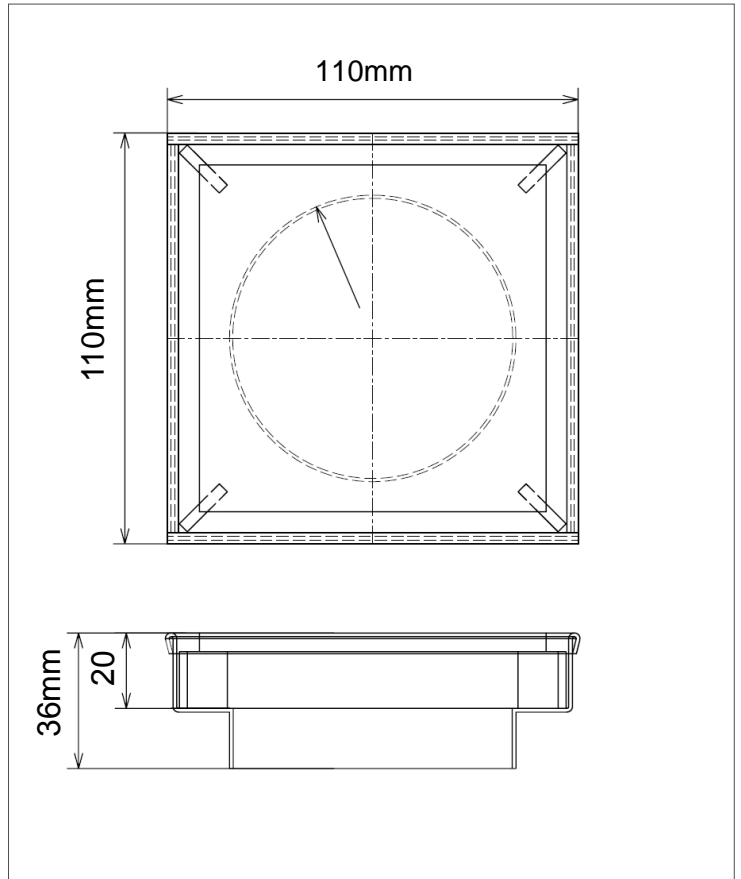

Point drain BLACK GLASS

Product code : FD11XS65-G

110(w) x 110(h) x 21(d) mm

ø65mm outlet

Features

- Superior fall / centre outlet
- 316 Marine grade stainless steel
- Manufactured from high quality maintenance-free materials