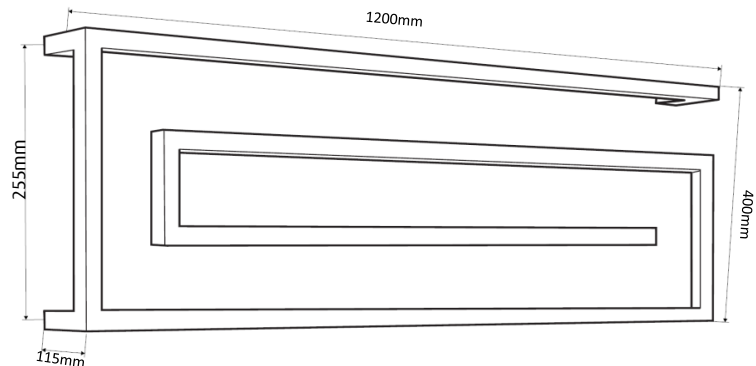

Designer 'P' 4 bar SQUARE

Product code : PSPC

1200 (w) x 400(h) x 115 (d) mm

Features:

4 bars • Hand polished mirror finish • High grade stainless steel • Right hand cable entry only • Polished stainless steel end caps • Concealed wiring kit included

Drawing

Additional information

Width centre : 1165mm

Vertical centre: 255mm

Note: Manufacturing tolerances could cause variances of ± 5 mm.

Additional Information

- 80 watts
- 230-240Volts, 50Hz single phase
- Class 1 appliance – requires an earth connection
- This rail should be mounted vertically with the cord exiting from the base.
- It should be positioned at least 600mm above the floor.
- Ingress Protection Rating: IP45 – Splashproof