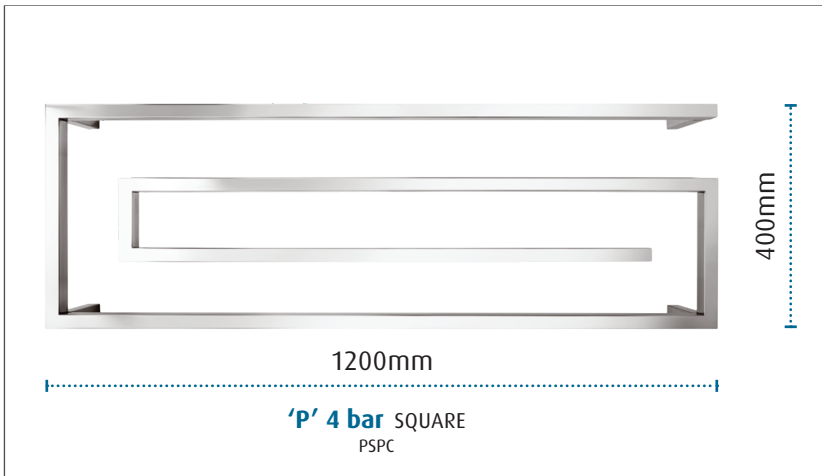

Designer 'P' 4 bar SQUARE

Product code : PSPC

1200 (w) x 400(h) x 115 (d) mm

Features:

4 bars • Hand polished mirror finish • High grade stainless steel • Right hand cable entry only • Polished stainless steel end caps • Concealed wiring kit included

Drawing

Additional information

Width centre : 1165mm

Vertical centre: 255mm

Note: Manufacturing tolerances could cause variances of ± 5 mm.

Additional Information

- 80 watts
- 230-240Volts, 50Hz single phase
- Class 1 appliance – requires an earth connection
- This rail should be mounted vertically with the cord exiting from the base.
- It should be positioned at least 600mm above the floor.
- Ingress Protection Rating: IP45 – Splashproof