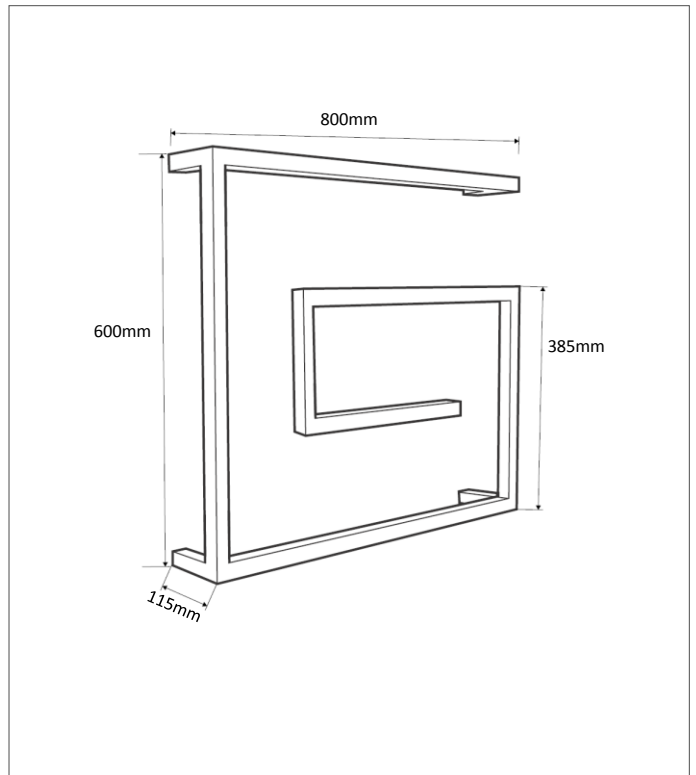

**Designer 'G' 4 bar SQUARE**

Product code : PSG

800 (w) x 600 (h) x 115 (d)

**Features:**

- 4 bars
- Hand polished mirror finish
- High grade stainless steel
- Right hand cable only
- Polished stainless steel end caps
- Concealed wiring kit included

Note: Manufacturing tolerances could cause variances of ±5mm.

**Additional Information**

- 60 watts
- 230-240Volts, 50Hz single phase
- Class 1 appliance – requires an earth connection
- This rail should be mounted vertically with the cord exiting from the base.
- It should be positioned at least 600mm above the floor.
- Ingress Protection Rating: IP34 – Splashproof