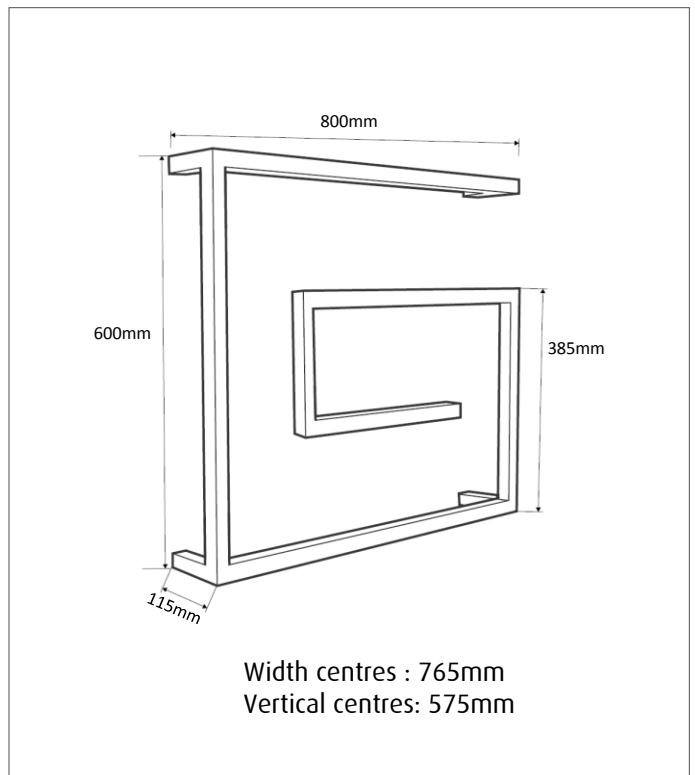

Designer 'G' 4 bar SQUARE BLACK

Product code : PSG Black

800 (w) x 600 (h) x 115 (d)

Features: 4 bars · High grade stainless steel with matt black finish · Right hand cable entry only
· Polished stainless steel end caps · Concealed wiring kit included

Note: Manufacturing tolerances could cause variances of ± 5 mm.

Additional Information

- 60 watts
- 230-240Volts, 50Hz single phase
- Class 1 appliance – requires an earth connection
- This rail should be mounted vertically with the cord exiting from the base.
- It should be positioned at least 600mm above the floor.
- Ingress Protection Rating: IP34 – Splashproof