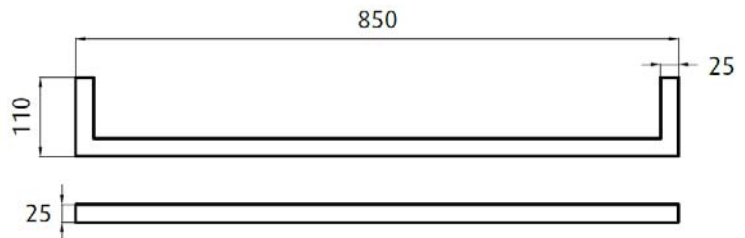

## Single bar 850mm wide SQUARE

Product code : PSB85

850 (w) x 110 (d) mm

### Features:

Easy to install • Unique optional installation system for added strength  
Right-hand side hardwired only • 12V power design allows for installation almost anywhere in your bathroom.

Note: Manufacturing tolerances could cause variances of  $\pm 5$ mm.

### Additional Information

- 18 watts
- 12Volts, 50Hz
- This rail should be installed in a landscape direction one on top of the other