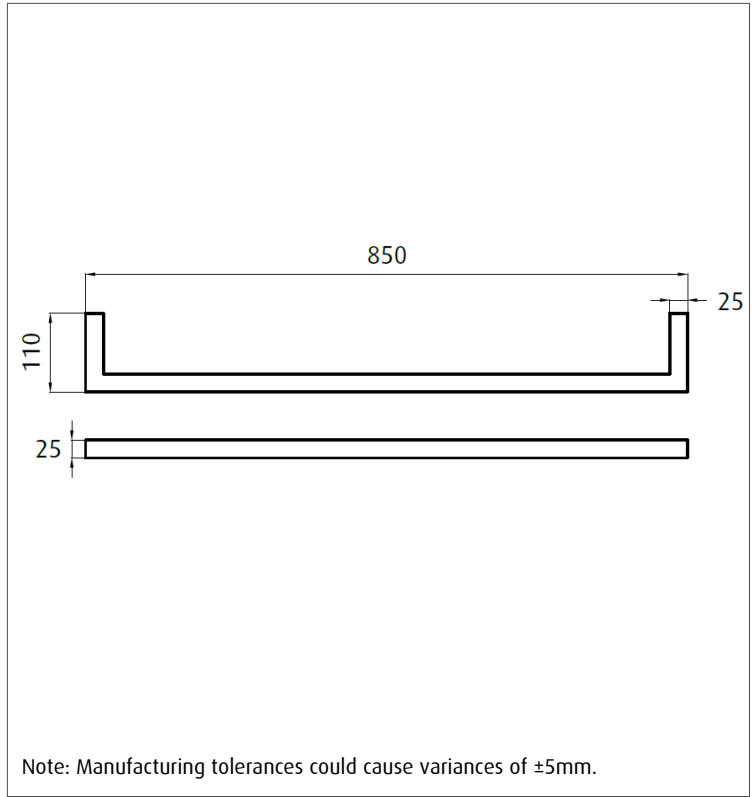

Single bar 850mm SQUARE/ SQUARE BLACK

Product code : PSB85/ PSB85 BLACK

850 (w) x 110 (d) mm

Features:

Easy to install • Unique optional installation system for added strength • Right hand side hardwired only • 12V power design allows for installation almost anywhere in your bathroom.

Width centre: 825mm

Recommended spacing between rails is 80mm to 160mm.

Additional Information

- 18 watts
- 12Volts, 50Hz
- This rail should be installed in a 'landscape' direction, one on top of the other to create an aesthetic floating ladder feature in the bathroom.
- Ingress Protection Rating: IP45- Splashproof