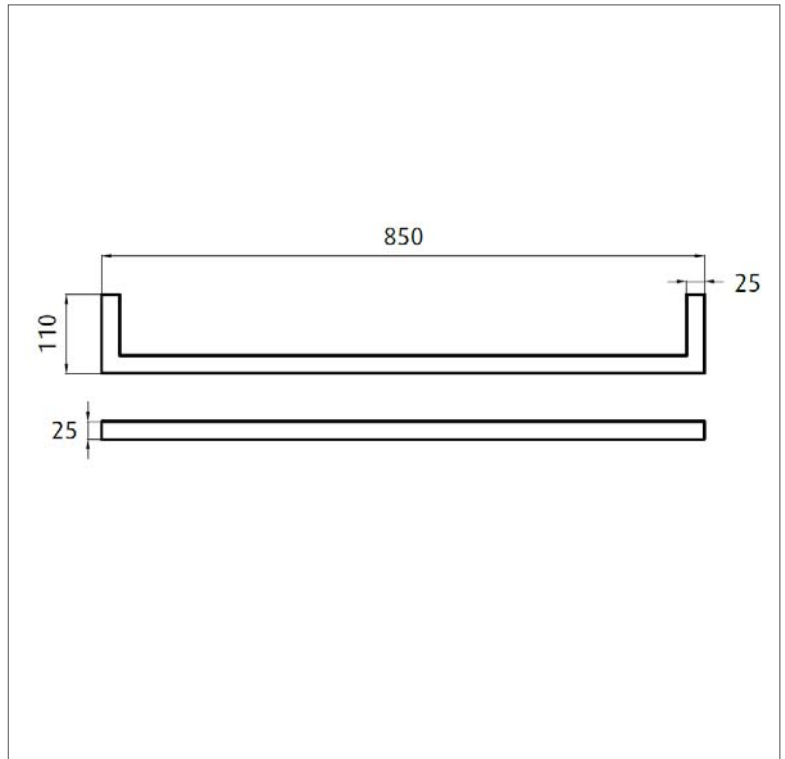

Single bar 850mm wide SQUARE Black

Product code : PSB85 Black
850 (w) x 110 (d) mm

Features:

Easy to install • Unique optional installation system for added strength
Right-hand side hardwired only • 12V power design allows for installation almost anywhere in your bathroom.

Note: Manufacturing tolerances could cause variances of ± 5 mm.

Additional Information

- 18 watts
- 12Volts, 50Hz
- This rail should be installed in a landscape direction one on top of the other