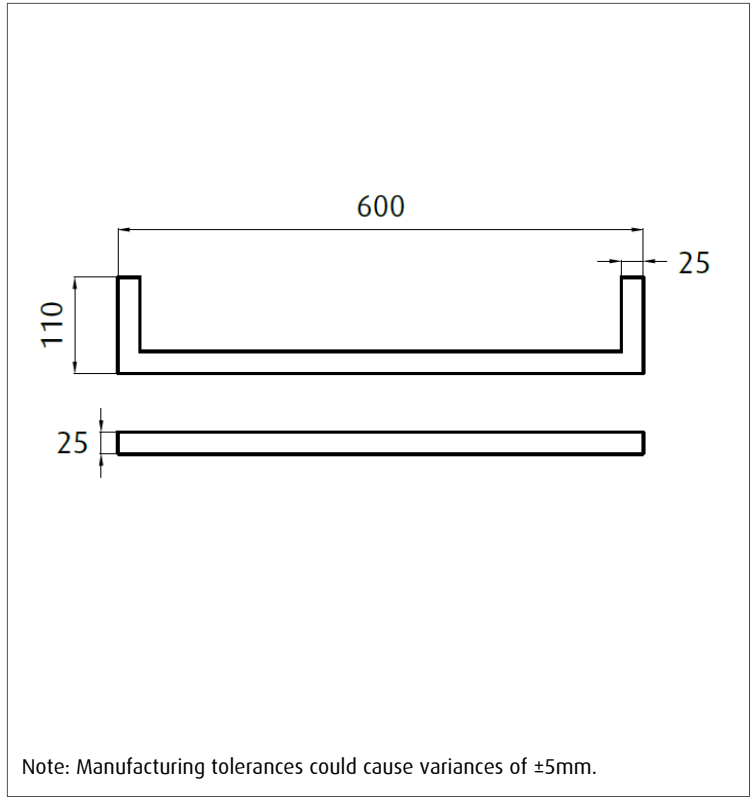

Single bar 600mm SQUARE/ SQUARE BLACK

Product code : PSB60 / PSB60 BLACK

600 (w) x 110 (d) mm

Features:

Easy to install • Unique optional installation system for added strength • Right hand side hardwired only • 12V power design allows for installation almost anywhere in your bathroom.

Width centre: 575mm

Recommended spacing between rails is 80mm to 160mm

Additional Information

- 14 watts
- 12Volts, 50Hz
- This rail should be installed in a 'landscape' direction, one on top of the other to create an aesthetic floating ladder feature in the bathroom.
- Ingress Protection Rating: IP45- Splashproof