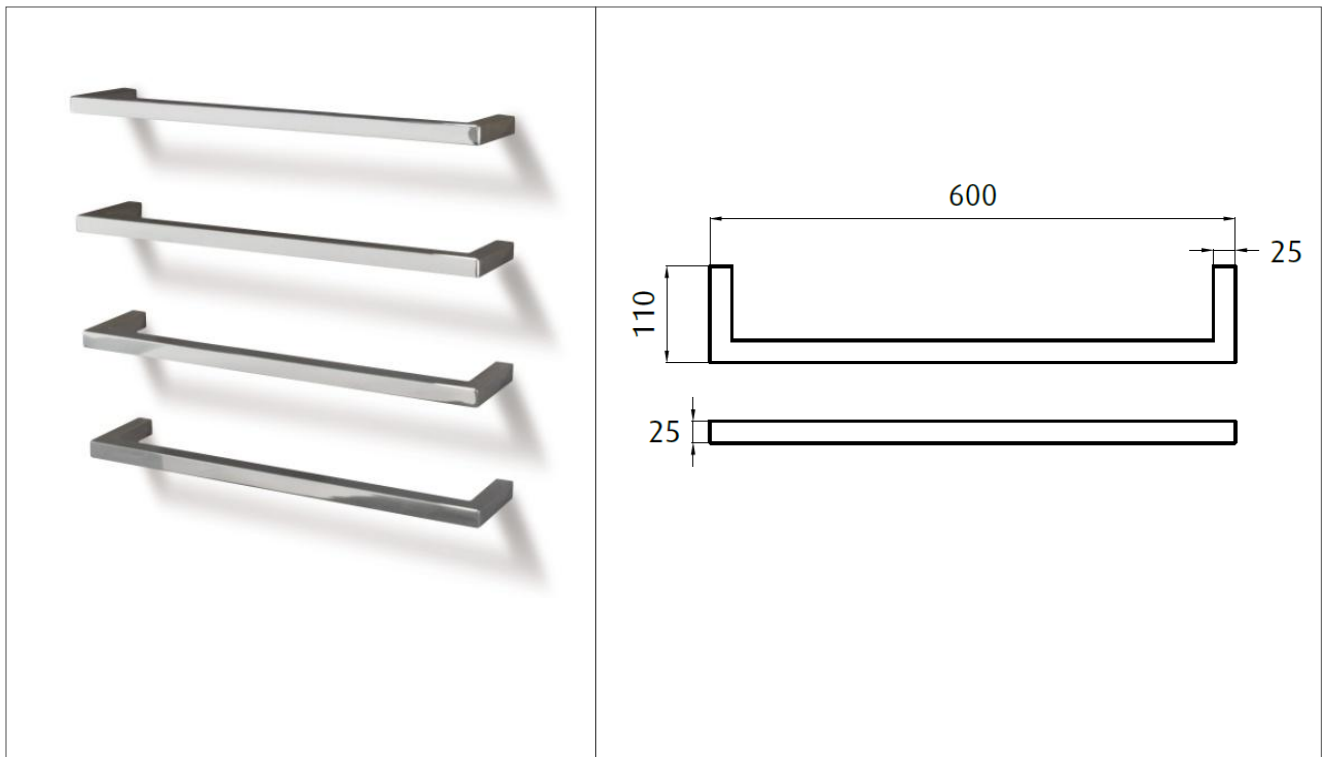

Single bar 600mm wide SQUARE

Product code : PSB60
600 (w) x 110 (d) mm

Features:

Easy to install • Unique optional installation system for added strength
Right-hand side hardwired only • 12V power design allows for installation almost anywhere in your bathroom

Note: Manufacturing tolerances could cause variances of ± 5 mm.

Additional Information

- 14 watts
- 12Volts, 50Hz
- This rail should be installed in a landscape direction one on top of the other