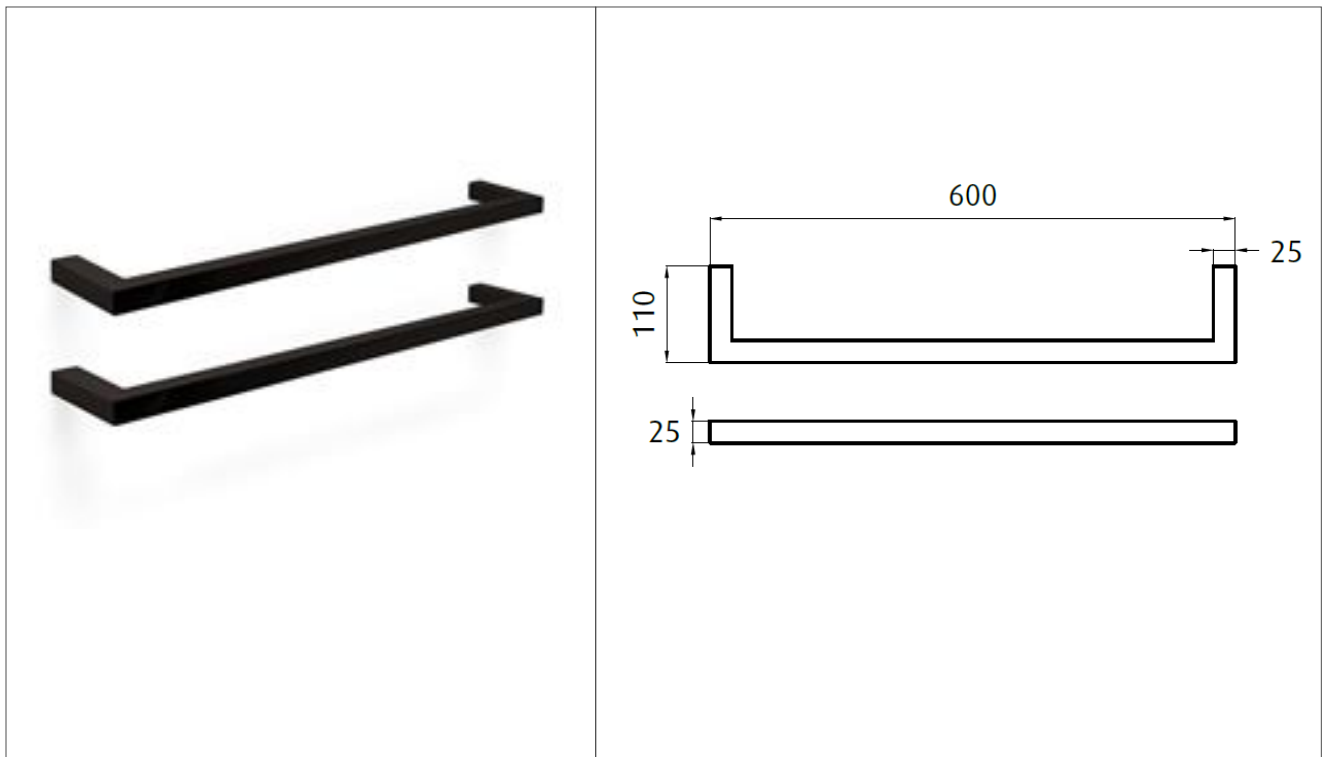

Single bar 600mm wide Square Black

Product code : PSB60 Black
600 (w) x 110 (d) mm

Features:

Easy to install • Unique optional installation system for added strength
Right-hand side hardwired only • 12V power design allows for installation almost anywhere in your bathroom

Note: Manufacturing tolerances could cause variances of ± 5 mm.

Additional Information

- 14 watts
- 12Volts, 50Hz
- This rail should be installed in a landscape direction one on top of the other