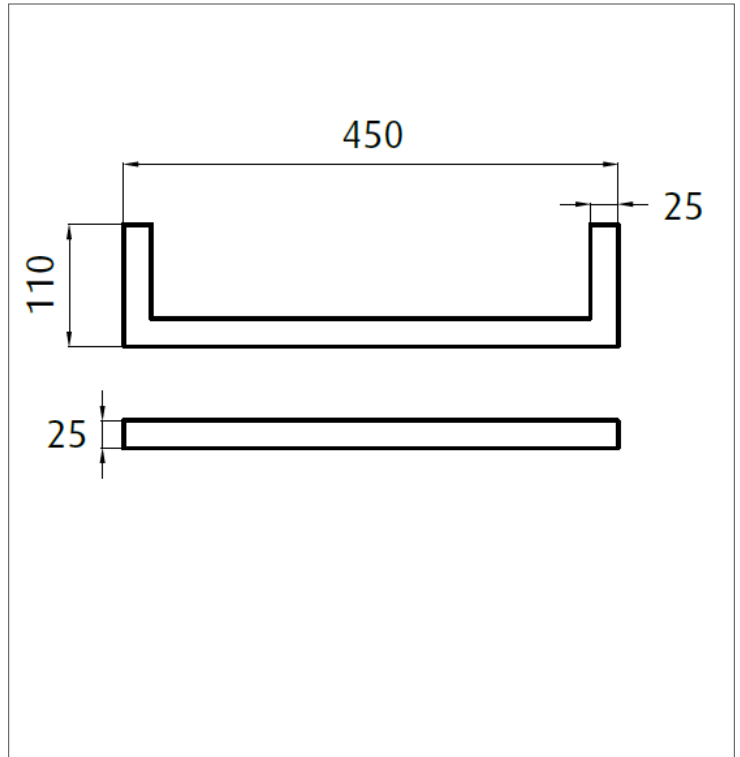

Single bar 450mm wide Square Black

Product code : PSB45 Black
450 (w) x 110 (d) mm

Features:

Easy to install • Unique optional installation system for added strength
Right-hand side hardwired only • 12V power design allows for installation almost anywhere in your bathroom

Note: Manufacturing tolerances could cause variances of ±5mm.

Additional Information

- 9 watts
- 12Volts, 50Hz
- This rail should be installed in a landscape direction one on top of the other