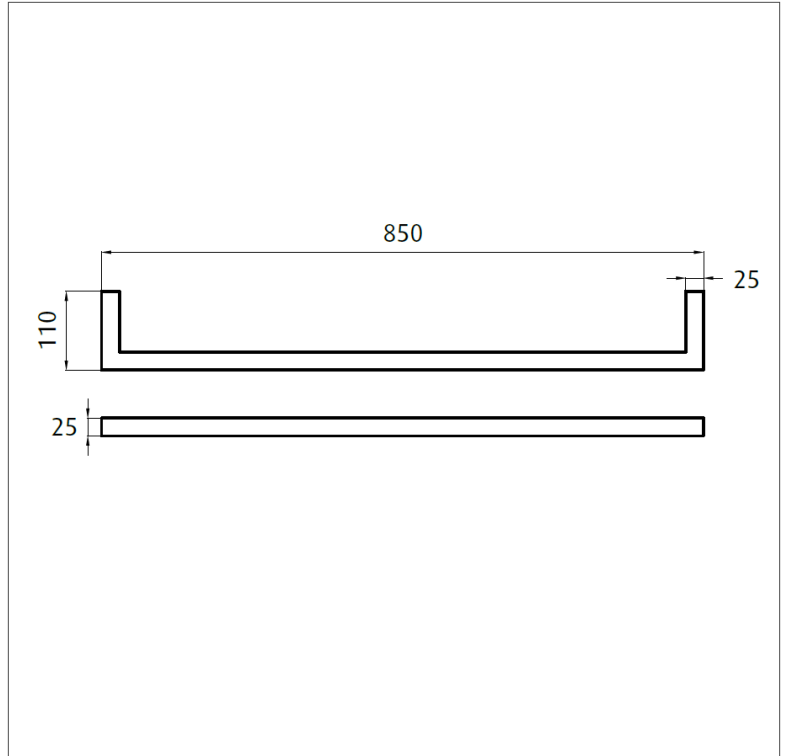

Single bar 850mm wide ROUND

Product code : PRB85
850 (w) x 110 (d) mm

Features:

Easy to install • Unique optional installation system for added strength
Right-hand side hardwired only • 12V power design allows for installation almost anywhere in your bathroom.

Note: Manufacturing tolerances could cause variances of ±5mm.

Additional Information

- 18 watts
- 12Volts, 50Hz
- This rail should be installed in a landscape direction one on top of the other