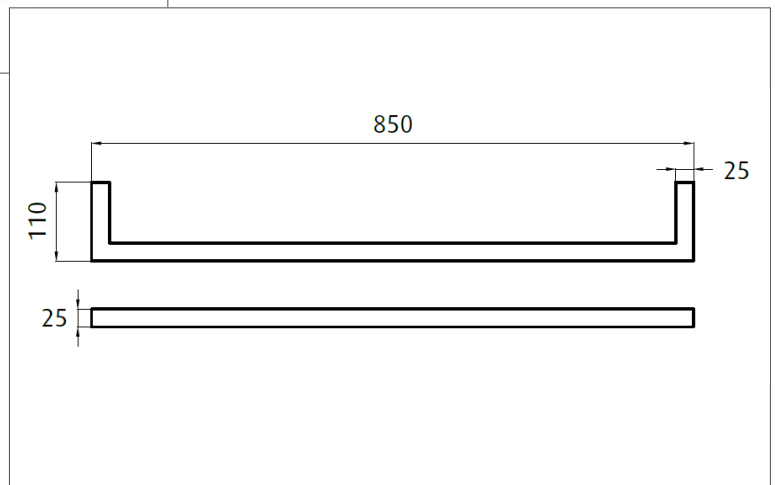

## Single bar 850mm ROUND BLACK

Product code : PRB85 Black

850 (w) x 110 (d) mm

Features: High grade stainless steel with a matt black finish • Easy to install

- Unique optional installation system for added strength
- Right-hand side hardwired only
- 12V power design allows for installation almost anywhere in your bathroom

Note: Manufacturing tolerances could cause variances of  $\pm 5$ mm.

### Additional Information

- 18 watts
- 12Volts, 50Hz
- These rails should be installed in a landscape direction one on top of the other.