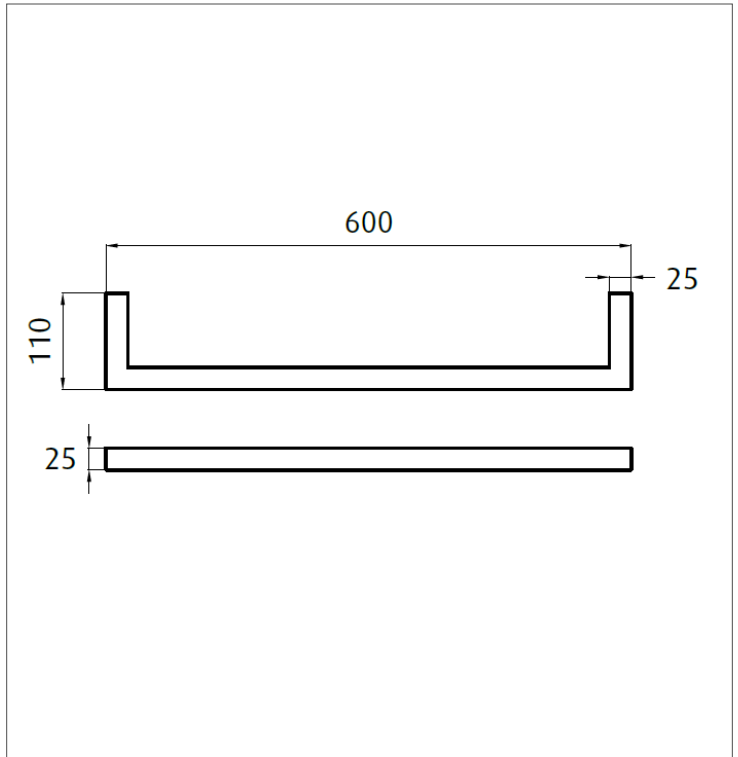

**Single bar 600mm wide ROUND**

Product code : PRB60  
600 (w) x 110 (d) mm

**Features:**

Easy to install • Unique optional installation system for added strength  
Right-hand side hardwired only • 12V power design allows for installation almost  
anywhere in your bathroom.

Note: Manufacturing tolerances could cause variances of ±5mm.

**Additional Information**

- 14 watts
- 12Volts, 50Hz
- This rail should be installed in a landscape direction one on top of the other