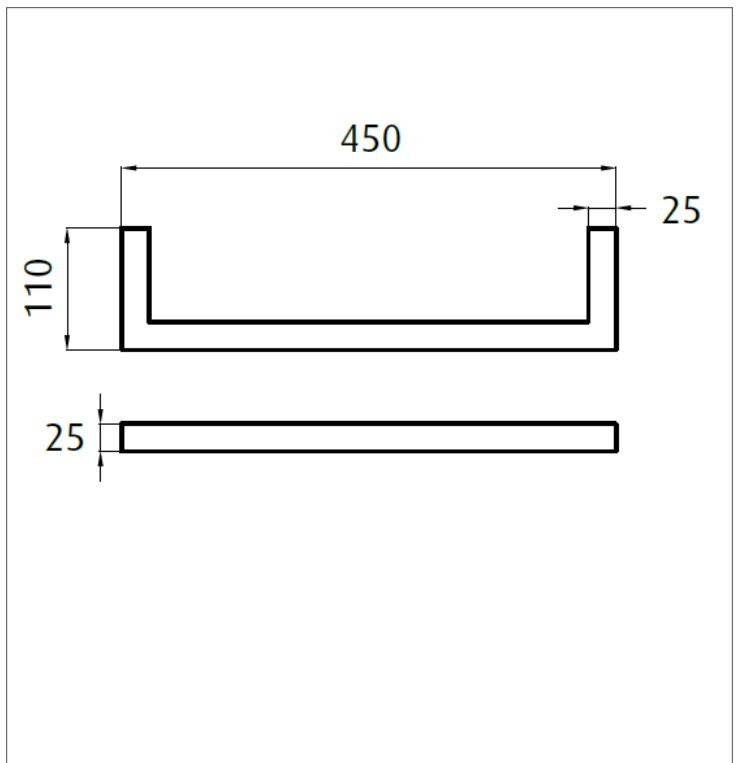

Single bar 450mm wide ROUND

Product code : PRB45
450 (w) x 110 (d) mm

Features:

Easy to install • Unique optional installation system for added strength
Right-hand side hardwired only • 12V power design allows for installation almost anywhere in your bathroom

Note: Manufacturing tolerances could cause variances of ±5mm.

Additional Information

- 9 watts
- 12Volts, 50Hz
- This rail should be installed in a landscape direction one on top of the other