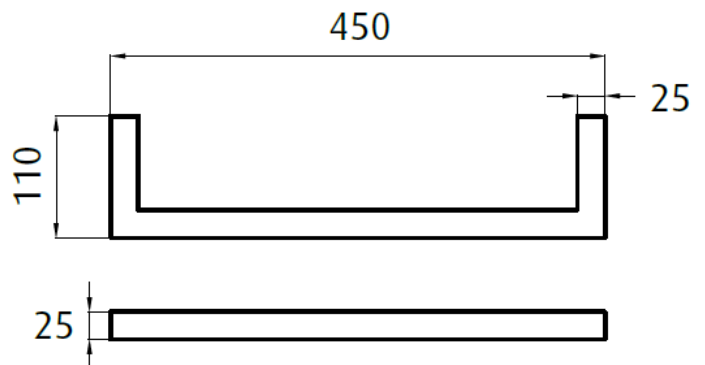

Single bar 450mm ROUND BLACK

Product code : PRB45 Black

450 (w) x 110 (d) mm

Features: High grade stainless steel with a matt black finish • Easy to install

- Unique optional installation system for added strength
- Right-hand side hardwired only
- 12V power design allows for installation almost anywhere in your bathroom

Note: Manufacturing tolerances could cause variances of ± 5 mm.

Additional Information

- 9 watts
- 12Volts, 50Hz
- These rails should be installed in a landscape direction one on top of the other.