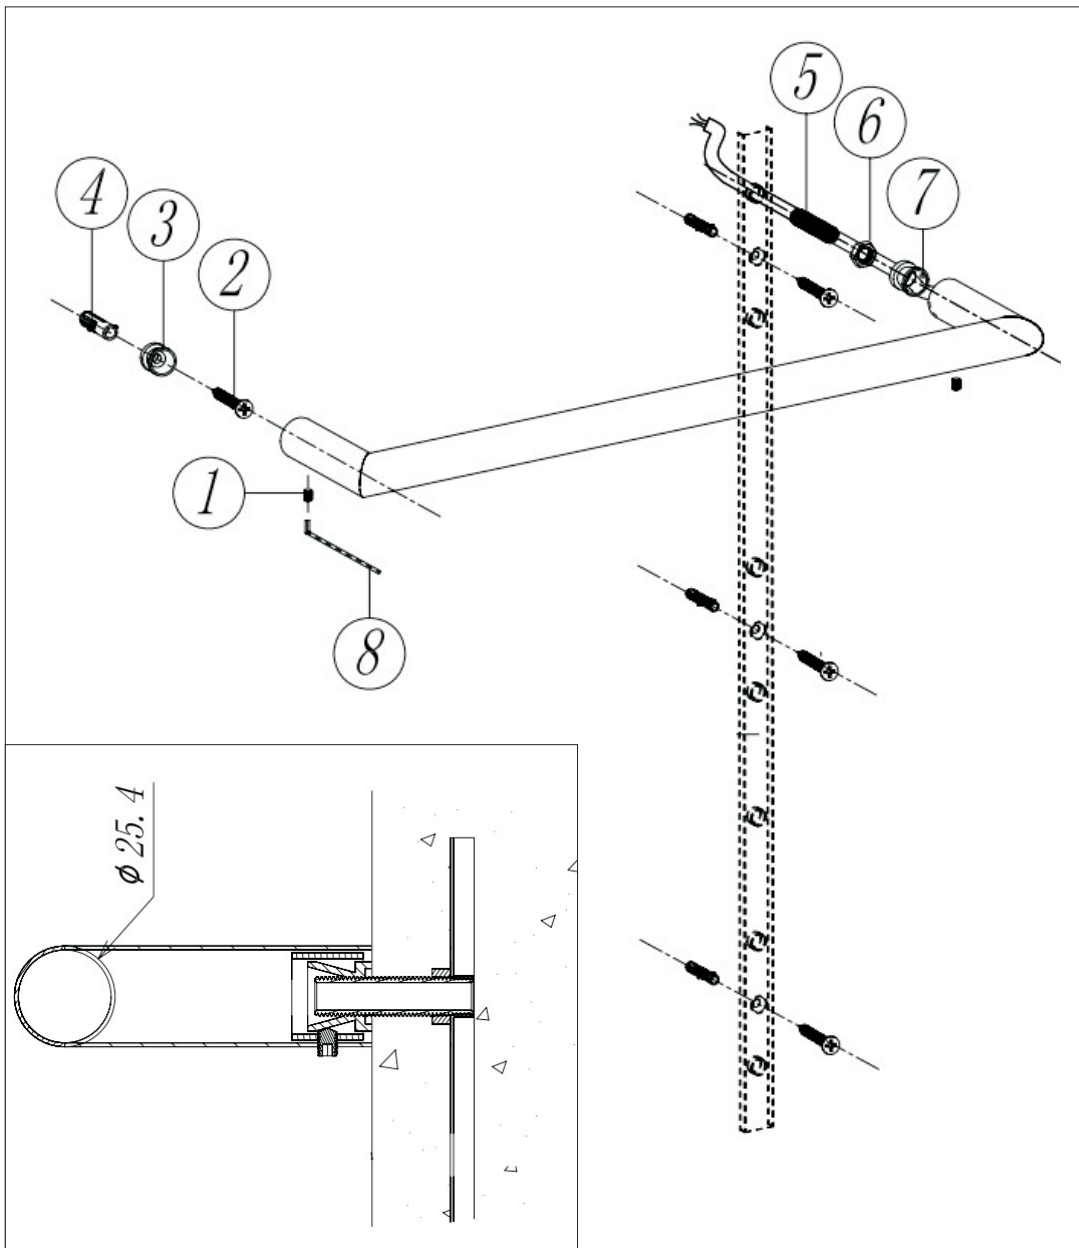

# Mounting System—Single bar range

## Mounting fittings provided for each single bar

1	Grub screws (4pcs) 	5	9mm Thread nog(1pc) 
2	Wood screws (1pc) 	6	Hexagonal nut (1pc) 
3	Mushroom (1pc) 	7	Thread mushroom (1pc) 
4	Wall plug (1pc) 	8	Allen key (1pc) 