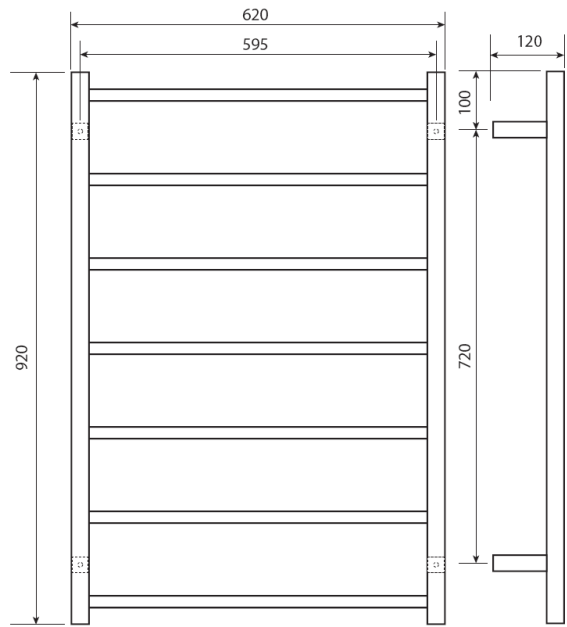

## Jersey 7 bar SQUARE

Product code : MS7/ MS7 Black

620 (w) x 920 (h) x 120 (d) mm

### Features:

- 7 bars • Hand polished mirror finish • High grade stainless steel • Universal cable
- Polished stainless steel end caps • Concealed wiring kit included

### Drawing

Width centre: 595mm Vertical centre: 720mm

Note: Manufacturing tolerances could cause variances of  $\pm 5$ mm.