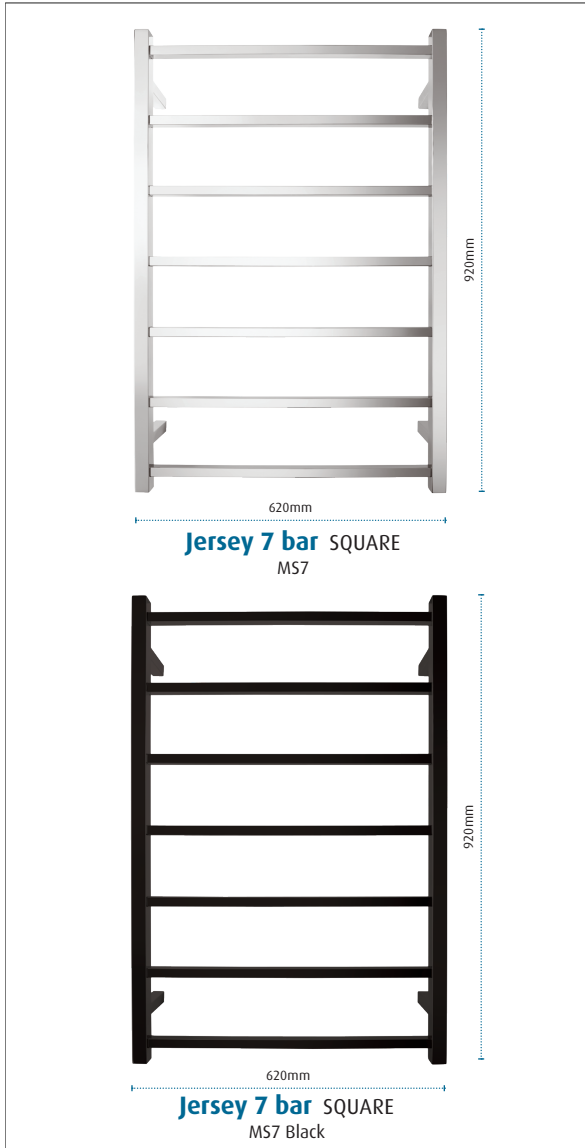

## Jersey 7 bar SQUARE

Product code : MS7/ MS7 Black

620 (w) x 920 (h) x 120 (d) mm

### Features:

- 7 bars • Hand polished mirror finish • High grade stainless steel • Universal cable
- Polished stainless steel end caps • Concealed wiring kit included

### Drawing

Width centre: 595mm Vertical centre: 720mm

Note: Manufacturing tolerances could cause variances of  $\pm 5$ mm.