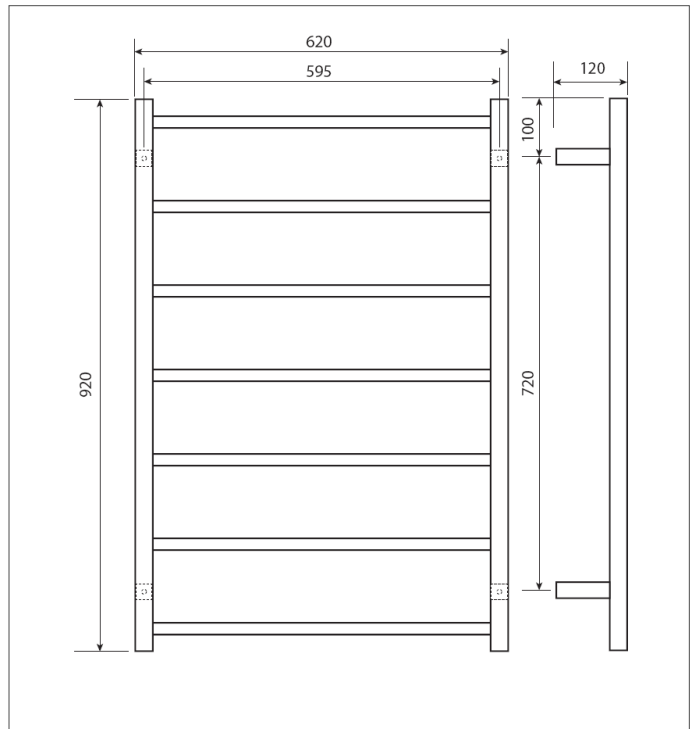

**Jersey 7 bar SQUARE**

Product code : MS7

620 (w) x 920 (h) x 120 (d) mm

**Features:**

- 7 bars
- Hand polished mirror finish
- High grade stainless steel
- Universal cable
- Polished stainless steel end caps
- Concealed wiring kit included

Note: Manufacturing tolerances could cause variances of ±5mm.

**Additional Information**

- 80 watts
- 230-240Volts, 50Hz single phase
- Class 1 appliance – requires an earth connection
- This rail should be mounted vertically with the cord exiting from the base.
- It should be positioned at least 600mm above the floor.
- Ingress Protection Rating: IP34 – Splashproof