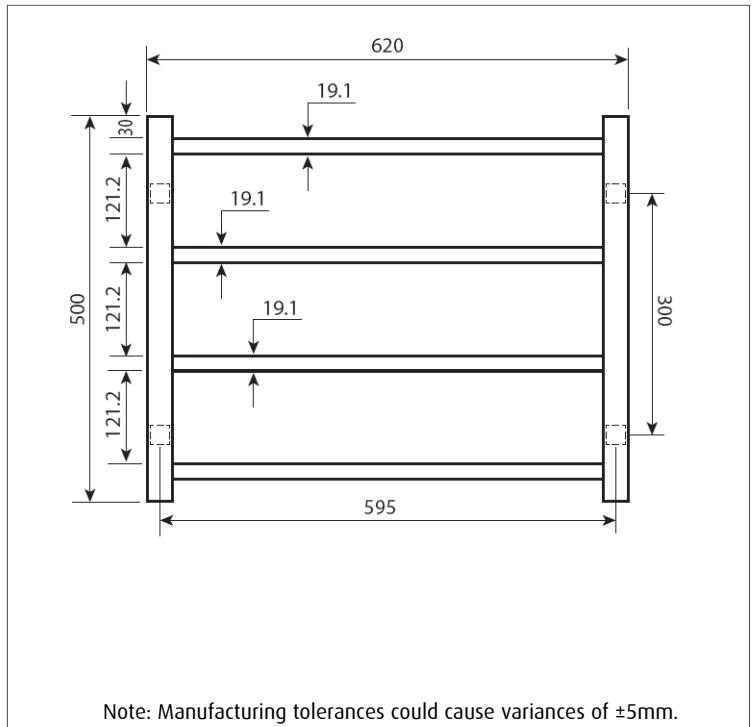

Jersey 4 bar SQUARE

Product code : MS4

620 (w) x 500 (h) x 120 (d) mm

Features:

- 4 bars
- Hand polished mirror finish
- High grade stainless steel
- Universal cable
- Polished stainless steel end caps
- Concealed wiring kit included

Width centre: 595mm Vertical centre: 300mm

Additional Information

- 40 watts
- 230-240Volts, 50Hz single phase
- Class 1 appliance – requires an earth connection
- This rail should be mounted vertically with the cord exiting from the base.
- It should be positioned at least 600mm above the floor.
- Ingress Protection Rating: IP45– Splashproof