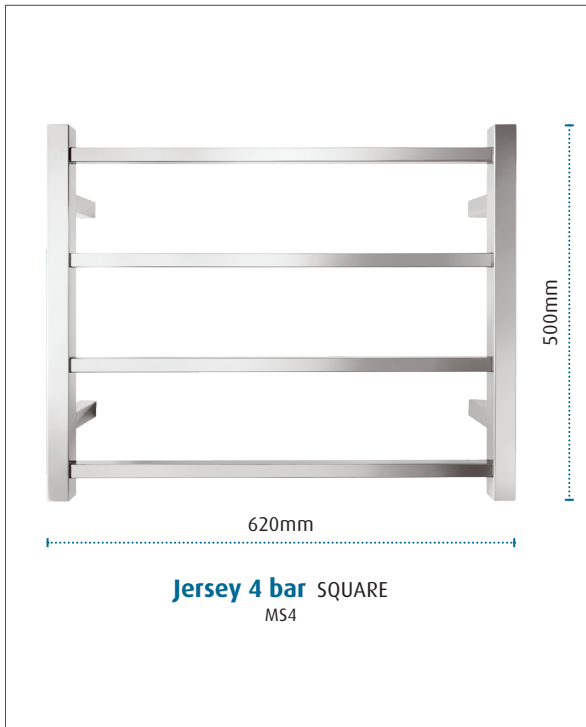

Jersey 4 bar SQUARE

Product code : MS4

620 (w) x 500 (h) x 120 (d) mm

Features:

- 4 bars
- Hand polished mirror finish
- High grade stainless steel
- Universal cable
- Polished stainless steel end caps
- Concealed wiring kit included

Width centre: 595mm Vertical centre: 300mm

Additional Information

- 40 watts
- 230-240Volts, 50Hz single phase
- Class 1 appliance – requires an earth connection
- This rail should be mounted vertically with the cord exiting from the base.
- It should be positioned at least 600mm above the floor.
- Ingress Protection Rating: IP45– Splashproof