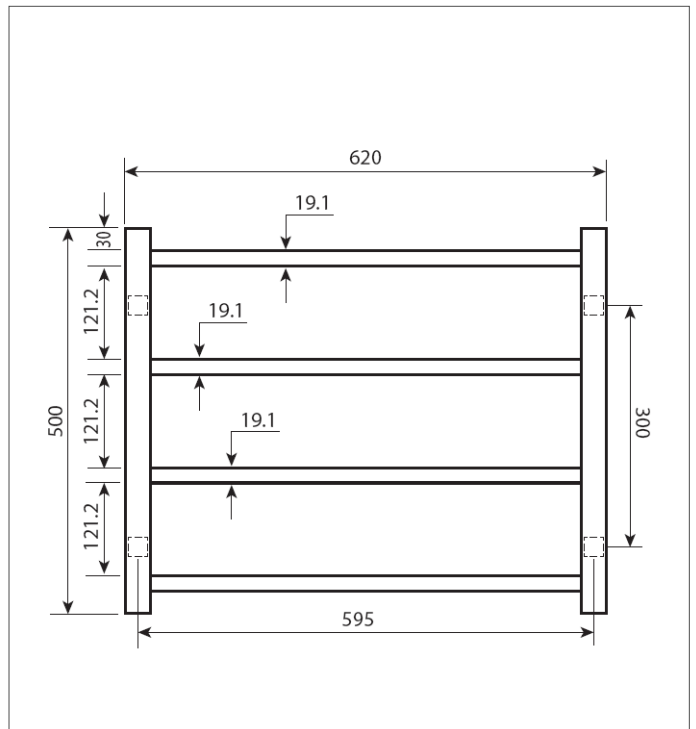

Jersey 4 bar SQUARE

Product code : MS4

620 (w) x 500 (h) x 120 (d) mm

Features:

- 4 bars • Hand polished mirror finish • High grade stainless steel • Universal cable
- Polished stainless steel end caps • Concealed wiring kit included

Note: Manufacturing tolerances could cause variances of ±5mm.

Additional Information

- 40 watts
- 230-240Volts, 50Hz single phase
- Class 1 appliance – requires an earth connection
- This rail should be mounted vertically with the cord exiting from the base.
- It should be positioned at least 600mm above the floor.
- Ingress Protection Rating: IP34 – Splashproof