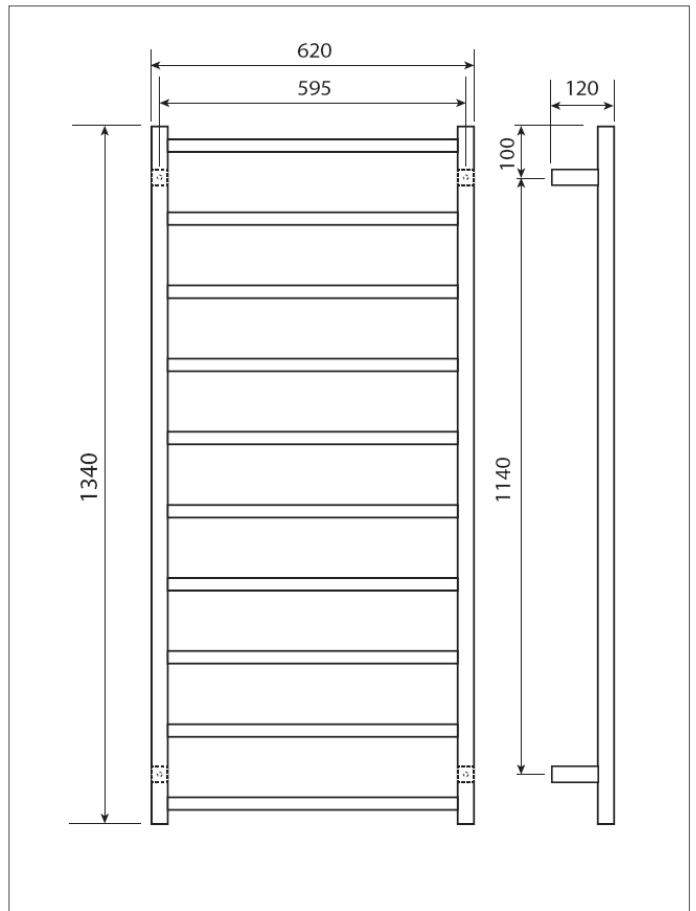

**Jersey 10 bar SQUARE**

Product code : MS10

620 (w) x 1340 (h) x 120 (d) mm

**Features:**

- 10 bars
- Hand polished mirror finish
- High grade stainless steel
- Universal cable
- Polished stainless steel end caps
- Concealed wiring kit included

Note: Manufacturing tolerances could cause variances of ±5mm.

**Additional Information**

- 110 watts
- 230-240Volts, 50Hz single phase
- Class 1 appliance – requires an earth connection
- This rail should be mounted vertically with the cord exiting from the base.
- It should be positioned at least 600mm above the floor.
- Ingress Protection Rating: IP34 – Splashproof