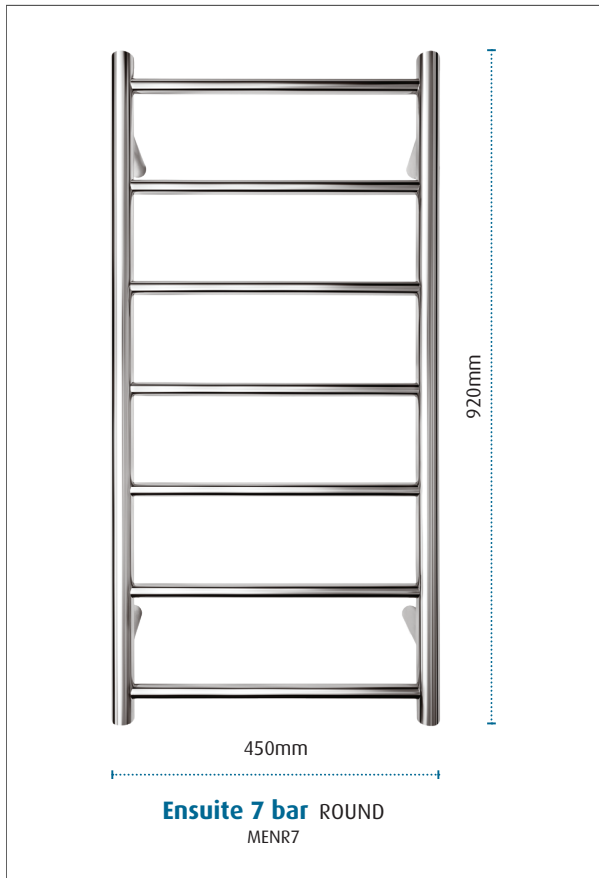

Ensuite 7 bar ROUND

Product code: MENR7

450(w)x 920(h)x120(d)mm

Features:

- 7 bars • Hand polished mirror finish • High grade stainless steel • Universal cable
- Concealed wiring kit included • Easily installed into new and existing homes.

Width centre: 415mm Vertical centre: 720mm

Note: Manufacturing tolerances could cause variances of ±5mm.

Additional Information

- 60watts
- 230-240Volts, 50Hz single phase
- Class 1 appliance – requires an earth connection
- This rail should be mounted vertically with the cord exiting from the base.
- It should be positioned at least 600mm above the floor.
- Ingress Protection Rating: IP45- Splashproof