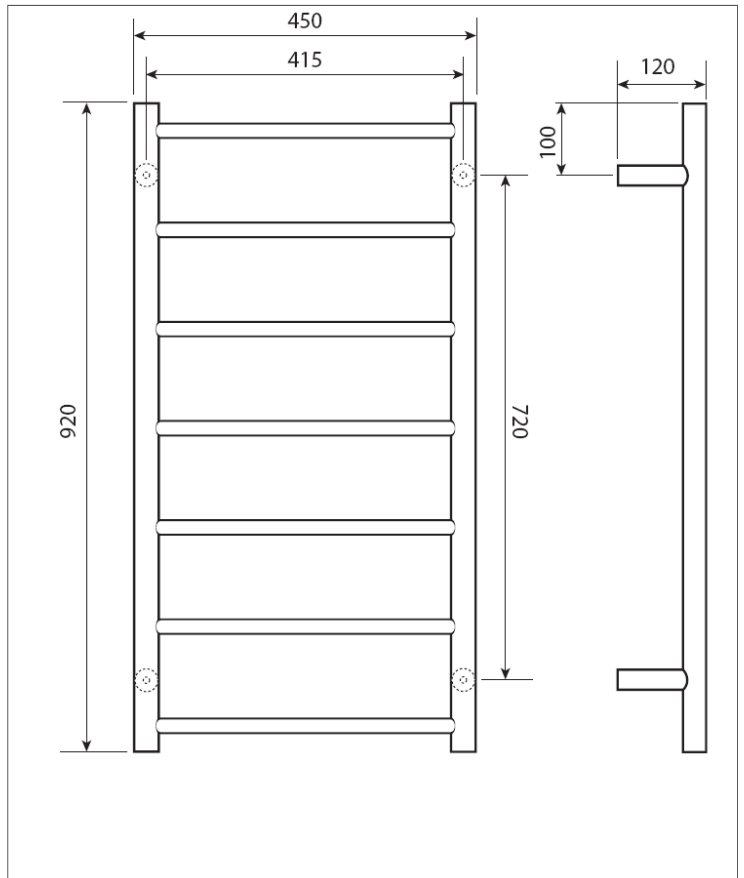

Ensuite 7 bar ROUND

Product code: MENR7

450(w)x 920(h)x120(d)mm

Features:

- 7 bars • Hand polished mirror finish • High grade stainless steel • Universal cable
- Concealed wiring kit included • Easily installed into new and existing homes.

Width centre: 415mm Vertical centre: 720mm

Note: Manufacturing tolerances could cause variances of ±5mm.

Additional Information

- 60watts
- 230-240Volts, 50Hz single phase
- Class 1 appliance – requires an earth connection
- This rail should be mounted vertically with the cord exiting from the base.
- It should be positioned at least 600mm above the floor.
- Ingress Protection Rating: IP45- Splashproof