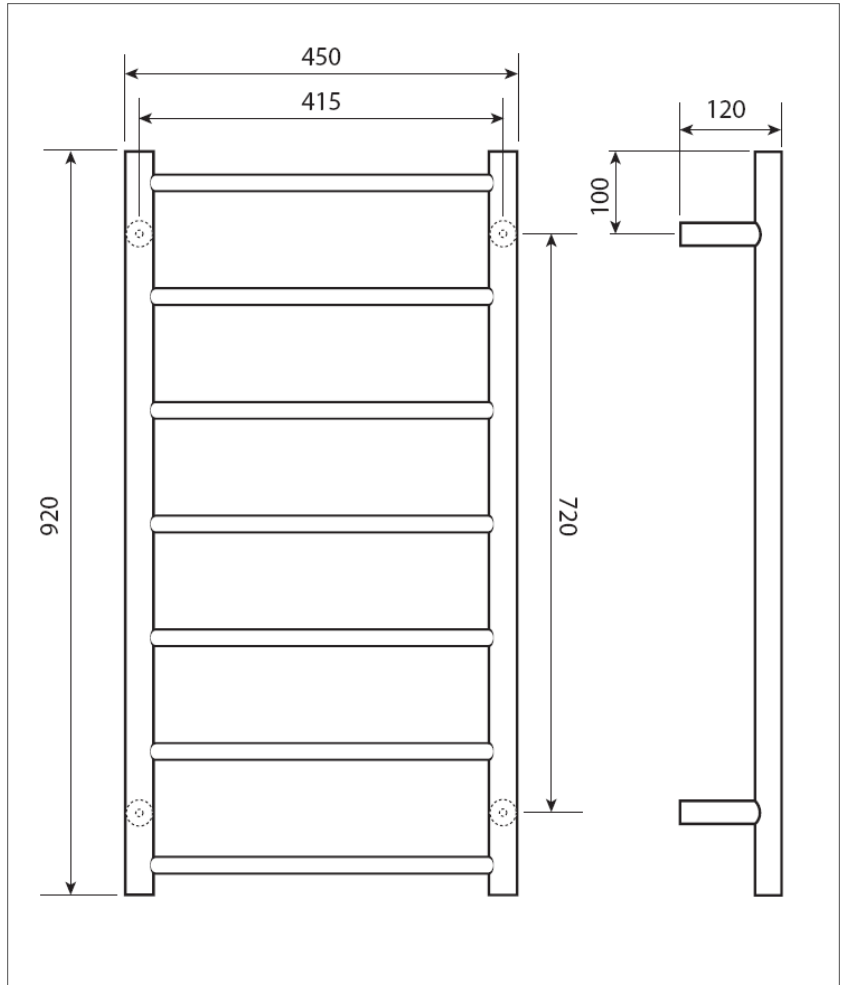

**Ensuite 7 bar ROUND**

Product code : MENR7

450 (w) x 920 (h) x 120 (d) mm

**Features:**

- 7 bars • Hand polished mirror finish • High grade stainless steel • Universal cable
- Polished stainless steel end caps • Concealed wiring kit included

Note: Manufacturing tolerances could cause variances of ±5mm.

**Additional Information**

- 60 watts
- 230-240Volts, 50Hz single phase
- Class 1 appliance – requires an earth connection
- This rail should be mounted vertically with the cord exiting from the base.
- It should be positioned at least 600mm above the floor.
- Ingress Protection Rating: IP34 – Splashproof