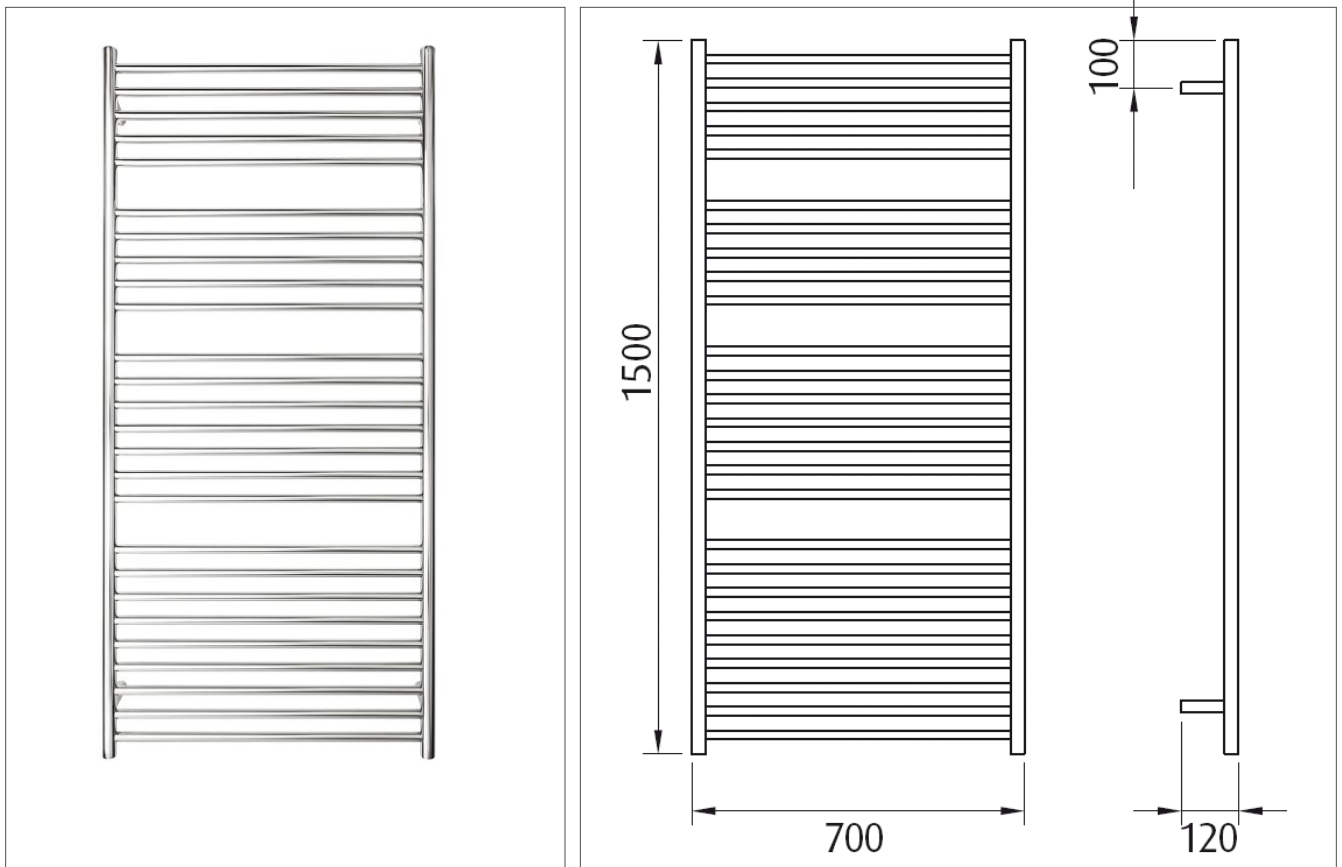

Premium 26 bar - wide ROUND

Product code : HTR-TR2670-LHU/HTR-TR2670-RHU

700 (w) x 1500 (h) x 120 (d) mm

Features:

- 26 bars • Hand polished to a mirror finish • High grade stainless steel • Double insulated heating element and Class 1 fully earthed • Concealed cable kit available on request
- Left and right hand cable options • Easily installed into new or existing homes

Note: Manufacturing tolerances could cause variances of ±5mm.

Additional Information

- 320 watts
- 230-240Volts, 50Hz
- 15 year warranty
- IP34 rating