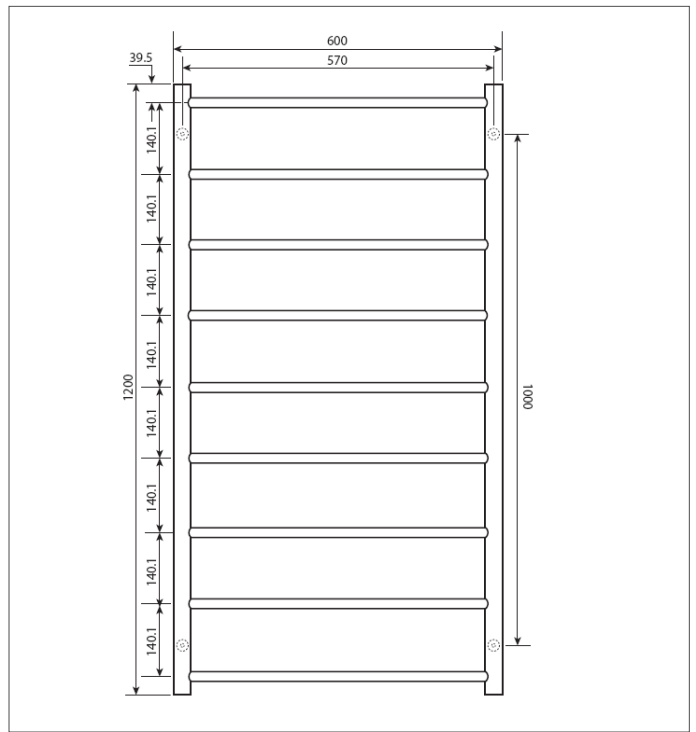

Jersey 9 bar ROUND

Product code : ER9

600 (w) x 1200 (h) x 120 (d) mm

Features:

- 9 bars
- Hand polished mirror finish
- High grade stainless steel
- Universal cable
- Polished stainless steel end caps
- Concealed wiring kit included

Note: Manufacturing tolerances could cause variances of ±5mm.

Additional Information

- 90 watts
- 230-240Volts, 50Hz single phase
- Class 1 appliance – requires an earth connection
- This rail should be mounted vertically with the cord exiting from the base.
- It should be positioned at least 600mm above the floor.
- Ingress Protection Rating: IP34 – Splashproof