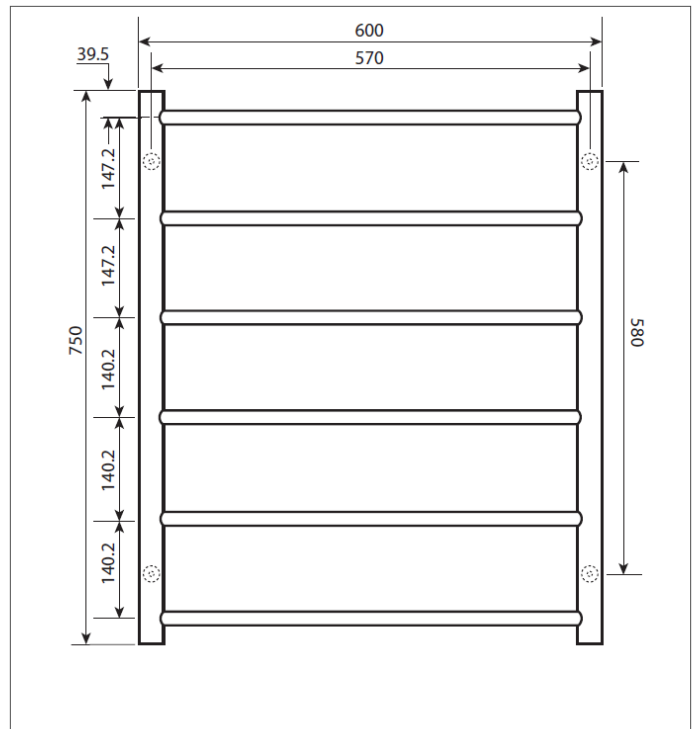

Jersey 6 bar ROUND

Product code : ER6

600 (w) x 780 (h) x 120 (d) mm

Features:

- 6 bars
- Hand polished mirror finish
- High grade stainless steel
- Universal cable
- Polished stainless steel end caps
- Concealed wiring kit included

Note: Manufacturing tolerances could cause variances of ±5mm.

Additional Information

- 60 watts
- 230-240Volts, 50Hz single phase
- Class 1 appliance – requires an earth connection
- This rail should be mounted vertically with the cord exiting from the base.
- It should be positioned at least 600mm above the floor.
- Ingress Protection Rating: IP34 – Splashproof