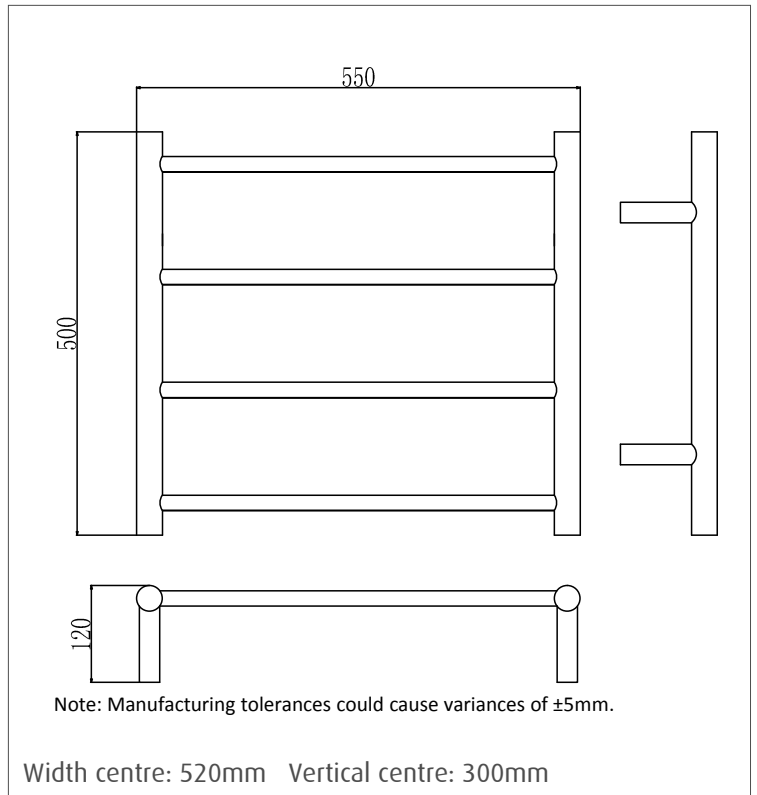

Jersey 4 bar ROUND

Product code : ER4

550 (w) x 500 (h) x 120 (d) mm

Features:

- 4 bars
- Hand polished mirror finish
- High grade stainless steel
- Universal cable
- Polished stainless steel end caps
- Concealed wiring kit included

Additional Information

- 40 watts
- 230-240Volts, 50Hz single phase
- Class 1 appliance – requires an earth connection
- This rail should be mounted vertically with the cord exiting from the base.
- It should be positioned at least 600mm above the floor.
- Ingress Protection Rating: IP45– Splashproof