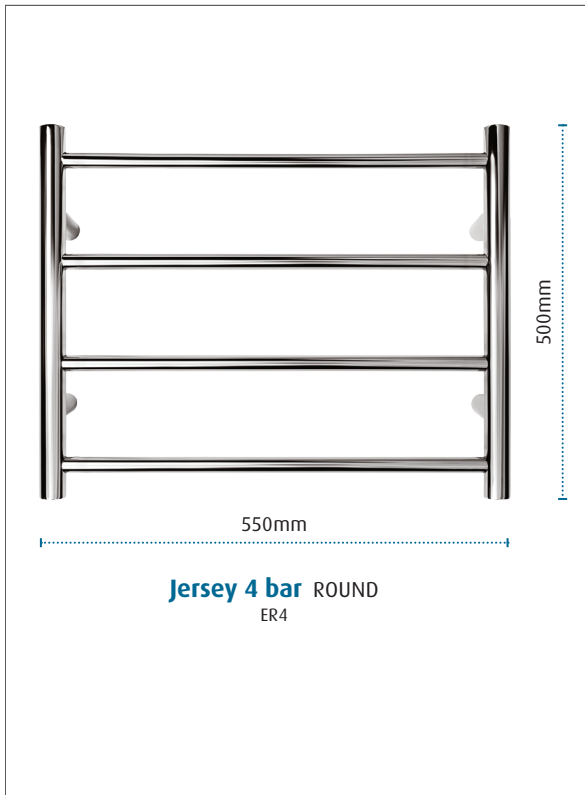

Jersey 4 bar ROUND

Product code : ER4

550 (w) x 500 (h) x 120 (d) mm

Features:

- 4 bars
- Hand polished mirror finish
- High grade stainless steel
- Universal cable
- Polished stainless steel end caps
- Concealed wiring kit included

Additional Information

- 40 watts
- 230-240Volts, 50Hz single phase
- Class 1 appliance – requires an earth connection
- This rail should be mounted vertically with the cord exiting from the base.
- It should be positioned at least 600mm above the floor.
- Ingress Protection Rating: IP45– Splashproof