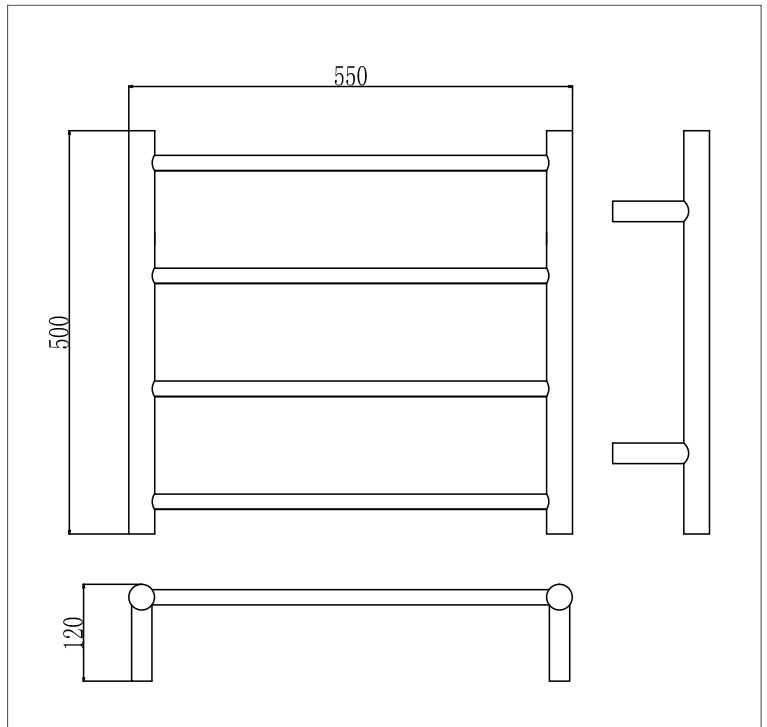

**Jersey 4 bar ROUND**

Product code : ER4

550 (w) x 500 (h) x 120 (d) mm

**Features:**

- 4 bars
- Hand polished mirror finish
- High grade stainless steel
- Universal cable
- Polished stainless steel end caps
- Concealed wiring kit included

Note: Manufacturing tolerances could cause variances of ±5mm.

**Additional Information**

- 40 watts
- 230-240Volts, 50Hz single phase
- Class 1 appliance – requires an earth connection
- This rail should be mounted vertically with the cord exiting from the base.
- It should be positioned at least 600mm above the floor.
- Ingress Protection Rating: IP34 – Splashproof