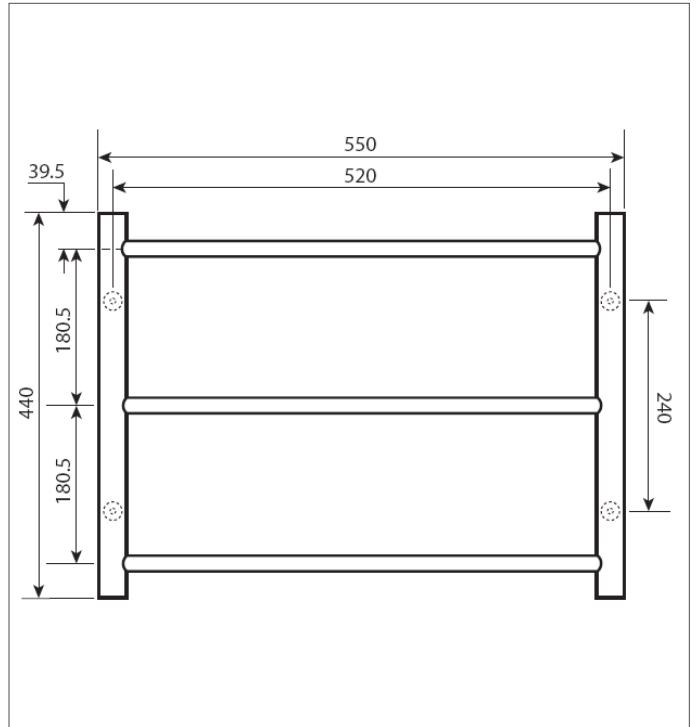

## Jersey 3 bar ROUND

Product code : ER3

550 (w) x 440 (h) x 120 (d) mm

### Features:

- 3 bars
- Hand polished mirror finish
- High grade stainless steel
- Universal cable
- Polished stainless steel end caps
- Concealed wiring kit included

Note: Manufacturing tolerances could cause variances of  $\pm 5$ mm.

### Additional Information

- 30 watts
- 230-240Volts, 50Hz single phase
- Class 1 appliance – requires an earth connection
- This rail should be mounted vertically with the cord exiting from the base.
- It should be positioned at least 600mm above the floor.
- Ingress Protection Rating: IP34 – Splashproof