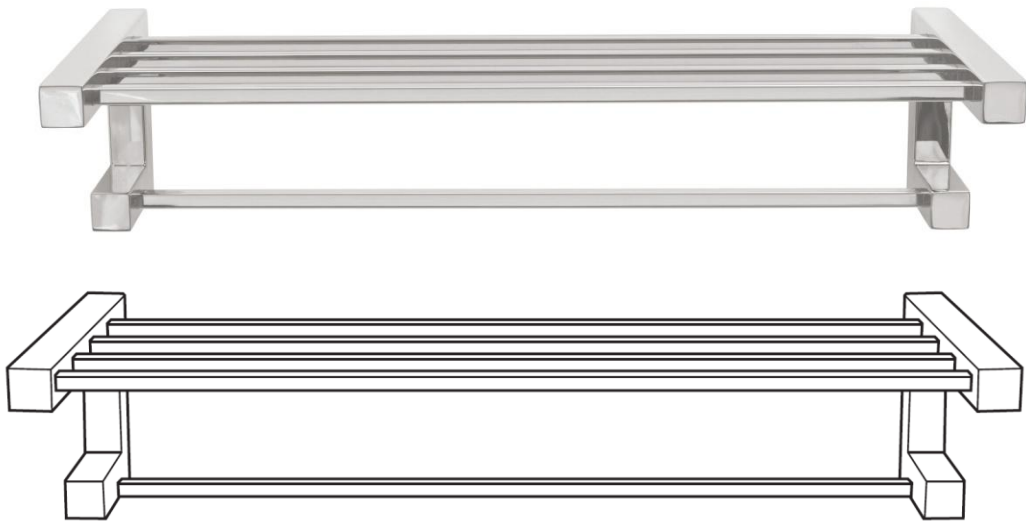

**Towel holder SQUARE**

Product code : BA11-6

265 (d) x 150 (h) x 670 (l) mm

**Features:**

Hand polished to a mirror finish • High grade stainless steel • Guaranteed for 5 years against manufacturing defects • Easily installed into new or existing homes