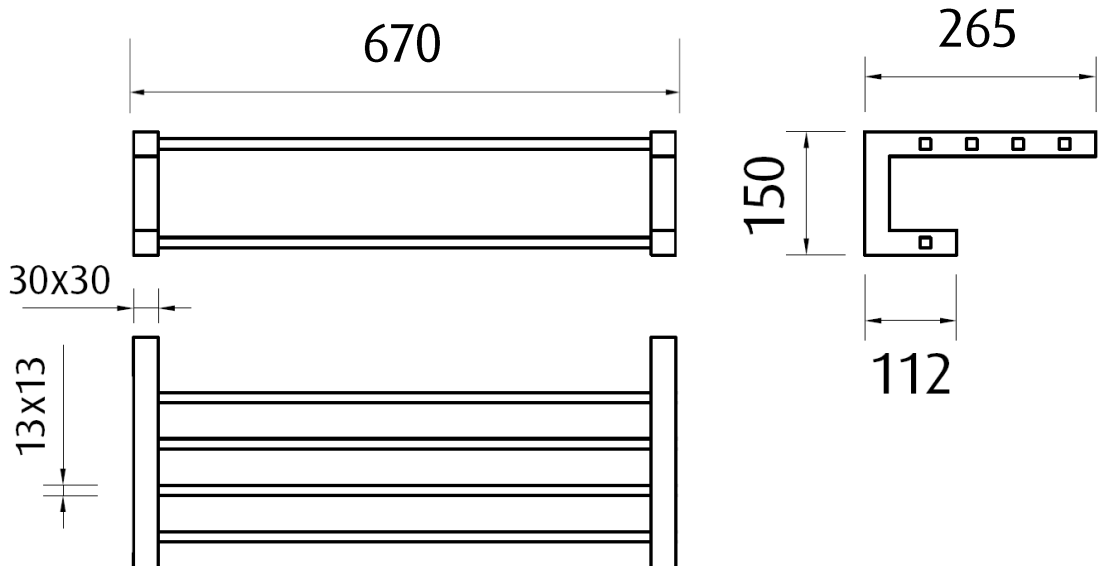

**Towel holder SQUARE**

Product code : BA11-6

265 (d) x 150 (h) x 670 (l) mm

**Features:**

Hand polished to a mirror finish • High grade stainless steel • Guaranteed for 5 years against manufacturing defects • Easily installed into new or existing homes

Note: Manufacturing tolerances could cause variances of  $\pm 5$ mm.

NEW ZEALAND PHONE 0800 805 558 EMAIL [info@tbw.co.nz](mailto:info@tbw.co.nz) [www.tbw.co.nz](http://www.tbw.co.nz)

AUSTRALIA PHONE 1300 62 11 51 EMAIL [info@formeathroomcollection.com.au](mailto:info@formeathroomcollection.com.au) [www.formeathroomcollection.com.au](http://www.formeathroomcollection.com.au)