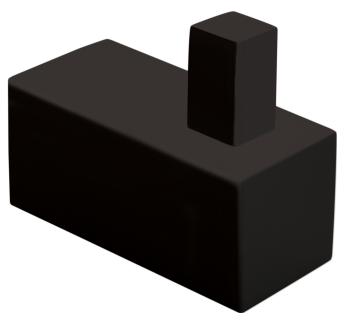

Single robe hook SQUARE Black

Product code : BA11-3 Black

30 (w) x 50 (h) x 60 (d) mm

Features:

Hand polished to a mirror finish High grade stainless steel Guaranteed for 5 years against manufacturing defects • Easily installed into new or existing homes