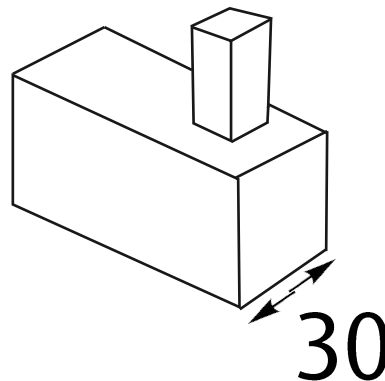

Single robe hook SQUARE Black

Product code : BA11-3 Black

30 (w) x 50 (h) x 60 (d) mm

Features:

Hand polished to a mirror finish High grade stainless steel Guaranteed for 5 years against manufacturing defects • Easily installed into new or existing homes

Note: Manufacturing tolerances could cause variances of ±5mm.