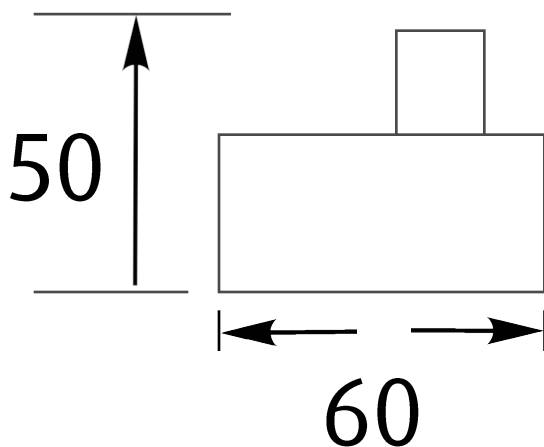

Single robe hook SQUARE Black

Product code : BA11-3 Black

30 (w) x 50 (h) x 60 (d) mm

Features:

Hand polished to a mirror finish High grade stainless steel Guaranteed for 5 years against manufacturing defects • Easily installed into new or existing homes

Note: Manufacturing tolerances could cause variances of ±5mm.