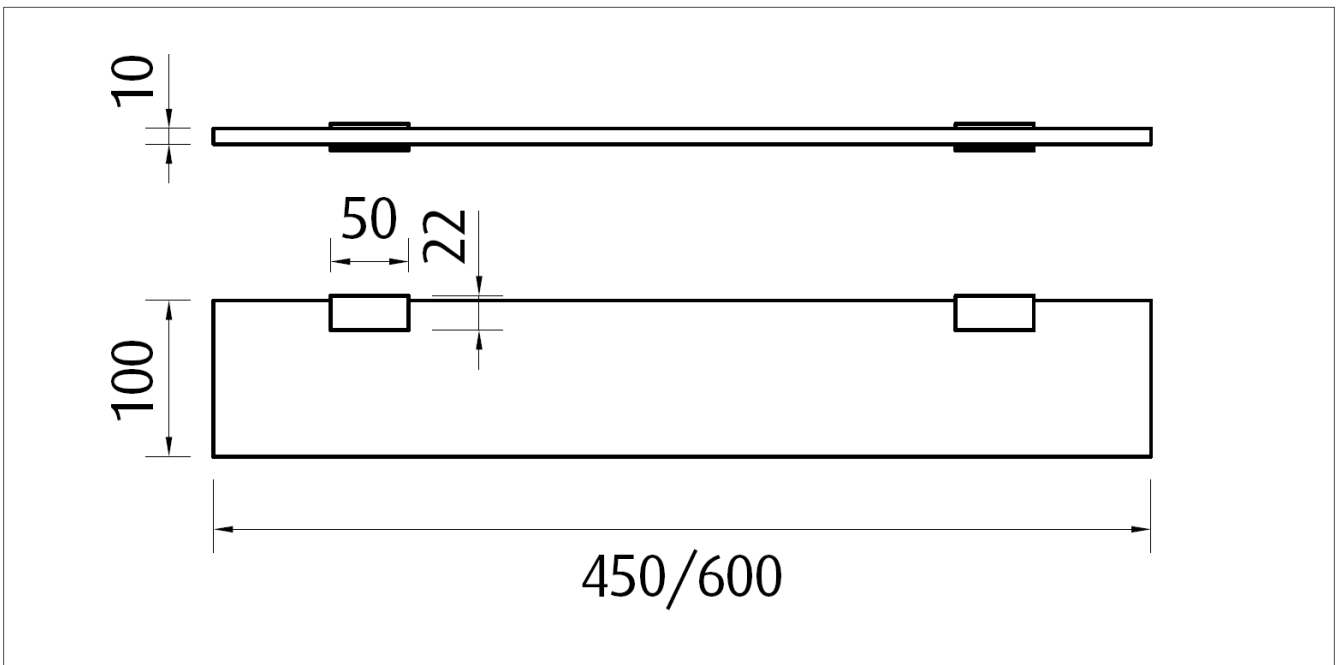

Toughened glass shelf SQUARE

Product code : BA11-13 450 /BA11-13 600

100 (w) x 10 (h) x 450/600 (l) mm

Features:

Hand polished to a mirror finish • High grade stainless steel • Guaranteed for 5 years against manufacturing defects • Easily installed into new or existing homes

Note: Manufacturing tolerances could cause variances of ± 5 mm.