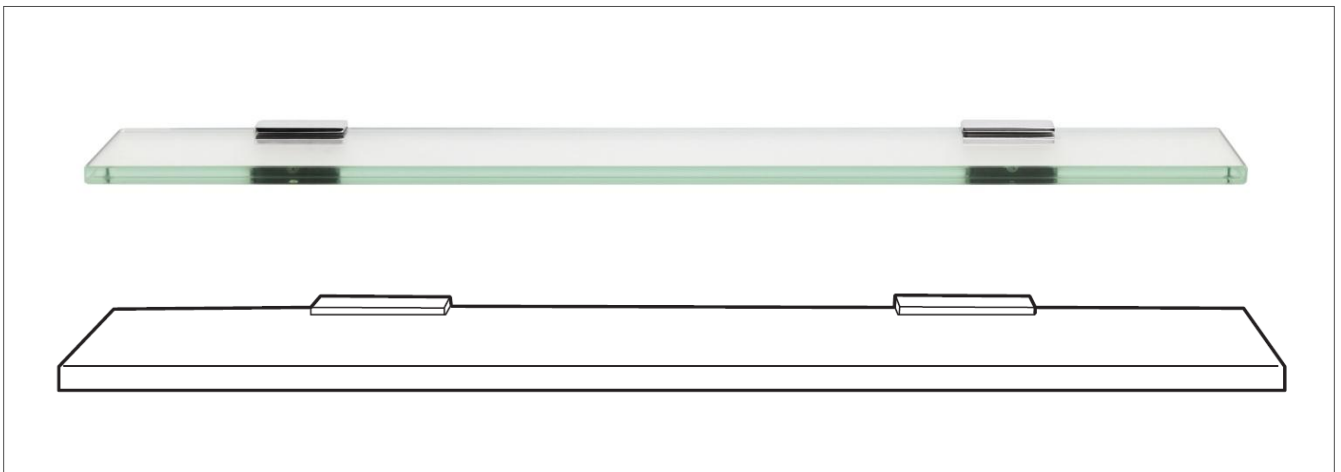

Toughened glass shelf SQUARE

Product code : BA11-13 450 /BA11-13 600

100 (w) x 10 (h) x 450/600 (l) mm

Features:

Hand polished to a mirror finish • High grade stainless steel • Guaranteed for 5 years against manufacturing defects • Easily installed into new or existing homes

Note: Manufacturing tolerances could cause variances of ± 5 mm.