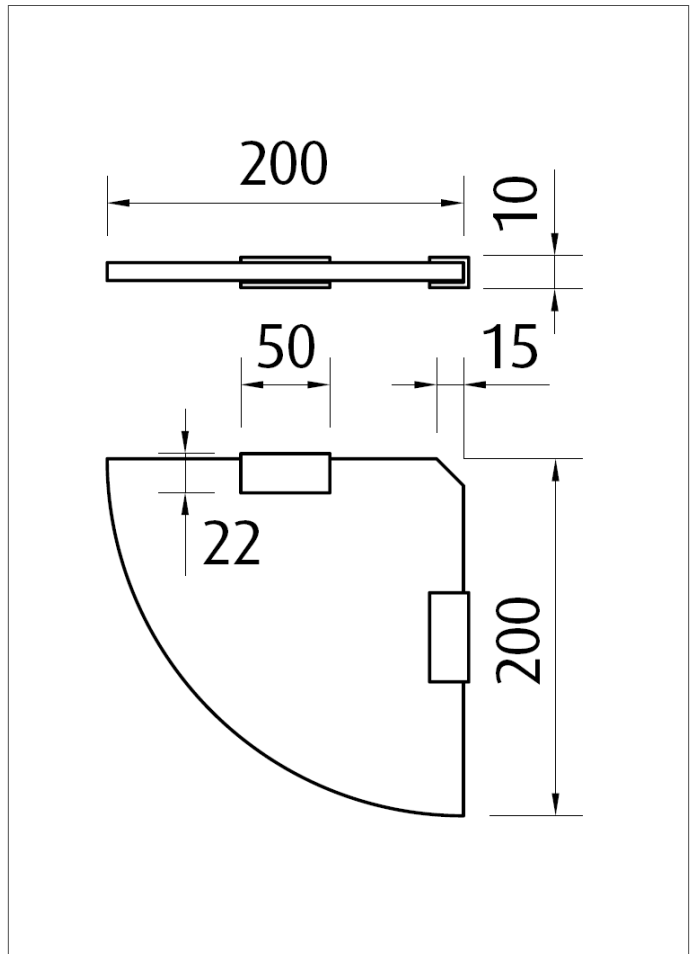

**Toughened glass corner shelf SQUARE**

**Product code : BA11-13 200**

**200 (w) x 10 (h) x 200 (d) mm**

**Features:**

Hand polished to a mirror finish • High grade stainless steel • Guaranteed for 5 years against manufacturing defects • Easily installed into new or existing homes

Note: Manufacturing tolerances could cause variances of ±5mm.