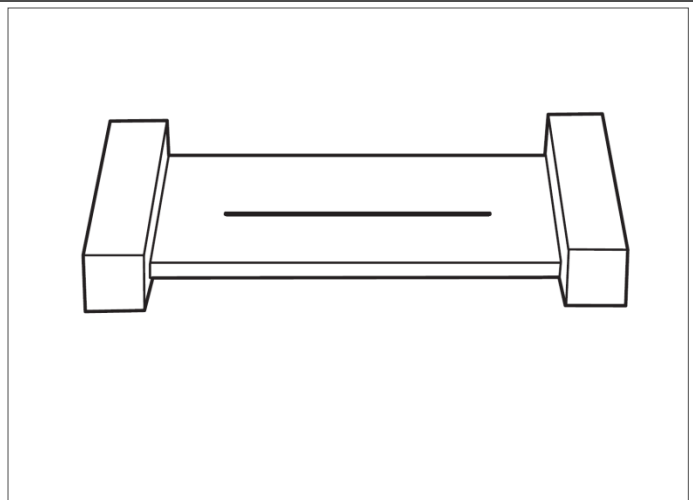

Soap dish SQUARE

Product code : BA11-07
150 (w) x 20 (h) x 120 (d) mm

Features:

Hand polished to a mirror finish • High grade stainless steel • Guaranteed for 5 years against manufacturing defects • Easily installed into new or existing homes

Note: Manufacturing tolerances could cause variances of ±5mm.