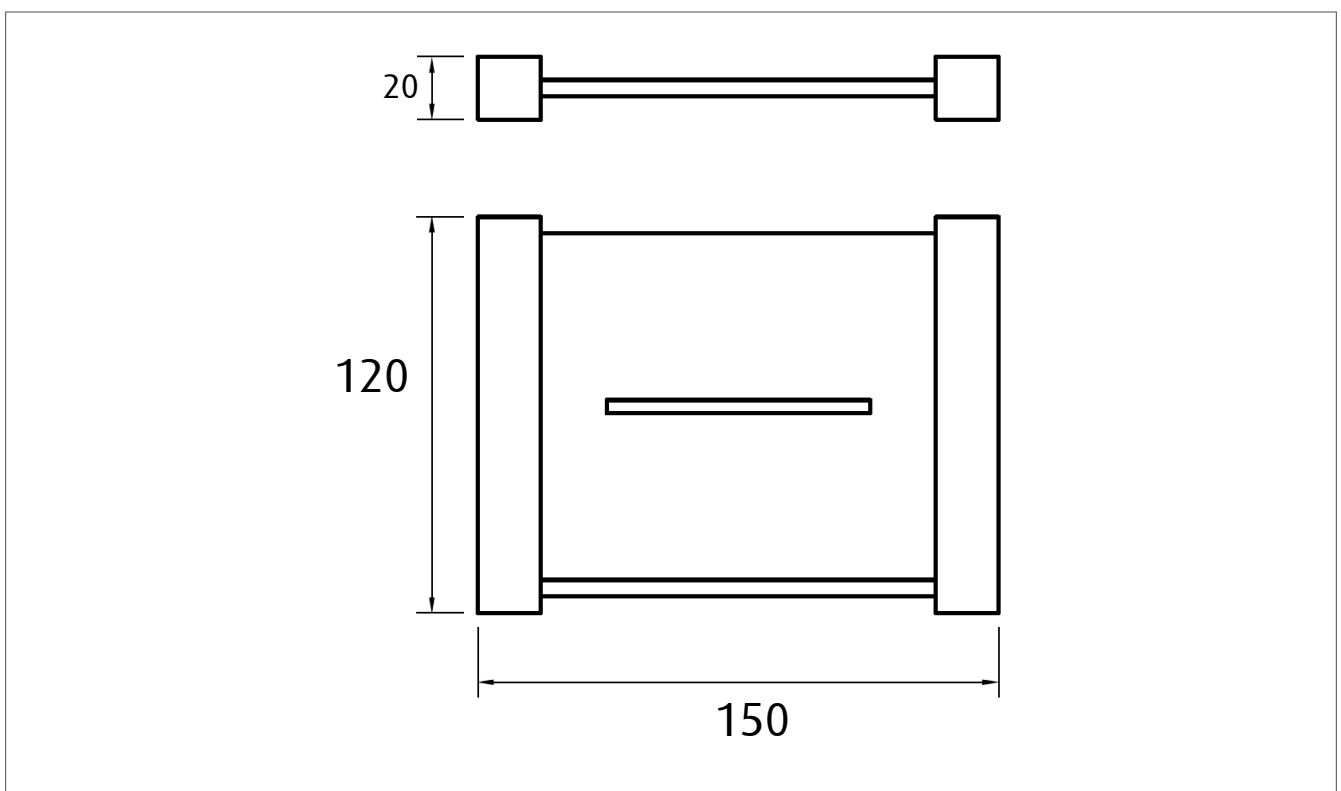

Soap dish SQUARE

Product code : BA11-07
150 (w) x 20 (h) x 120 (d) mm

Features:

Hand polished to a mirror finish • High grade stainless steel • Guaranteed for 5 years against manufacturing defects • Easily installed into new or existing homes

Note: Manufacturing tolerances could cause variances of ±5mm.