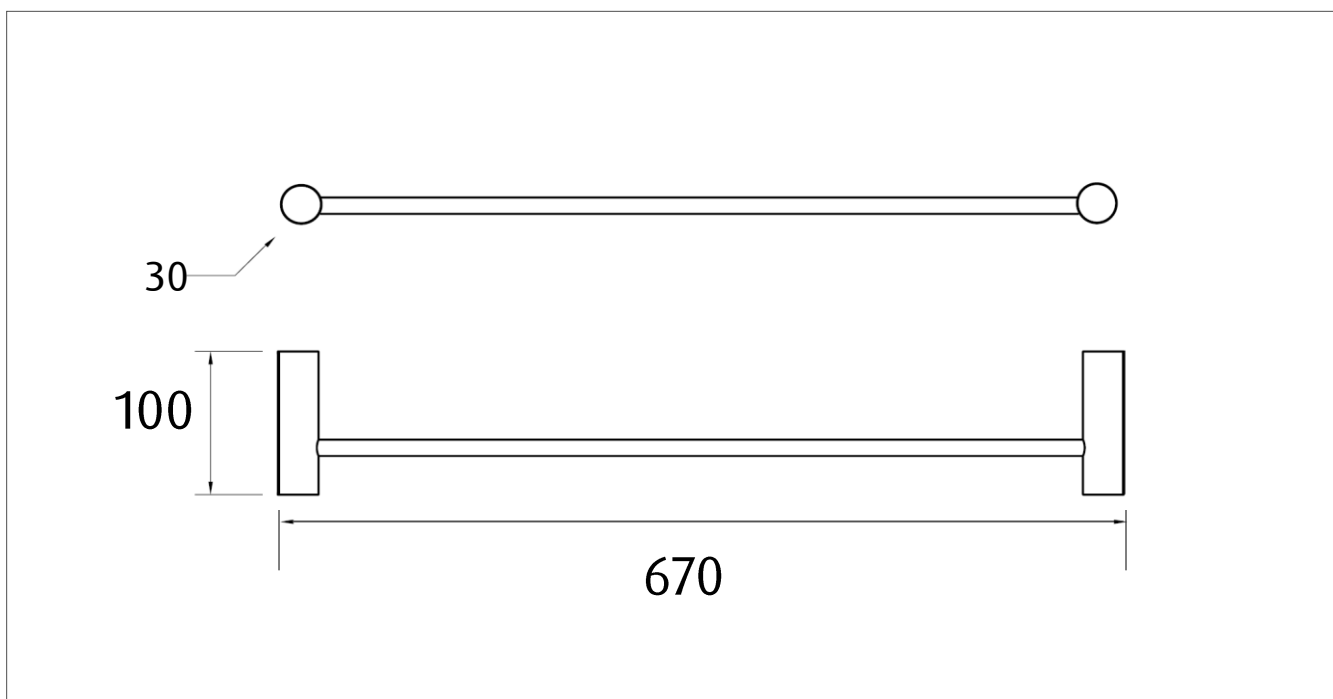

Single towel rail Round Black

Product code : BA10-8 600 Black

100 (w) x 30 (h) x 670 (l) mm

Features:

Hand polished to a mirror finish • High grade stainless steel • Guaranteed for 5 years against manufacturing defects • Easily installed into new or existing homes

Note: Manufacturing tolerances could cause variances of ± 5 mm.