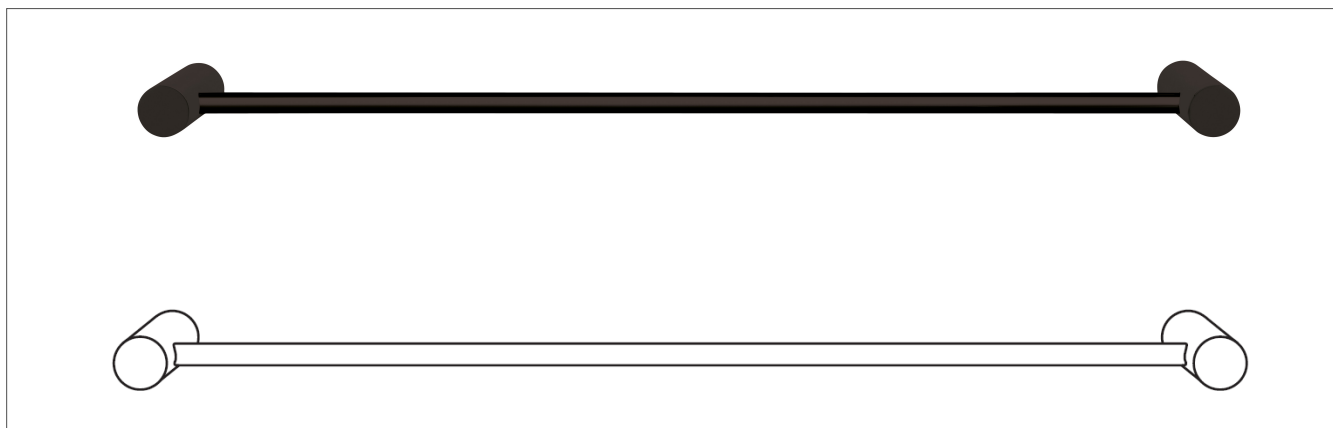

## Single towel rail Round Black

Product code : BA10-8 600 Black

100 (w) x 30 (h) x 670 (l) mm

### Features:

Hand polished to a mirror finish • High grade stainless steel • Guaranteed for 5 years against manufacturing defects • Easily installed into new or existing homes

Note: Manufacturing tolerances could cause variances of  $\pm 5$ mm.