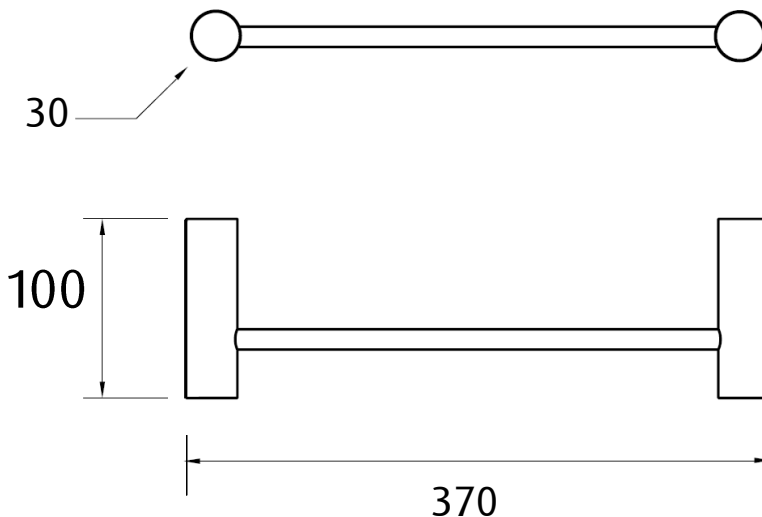

Single towel rail ROUND

Product code : BA10-8 300

100 (w) x 30 (h) x 370(l) mm

Features:

Hand polished to a mirror finish • High grade stainless steel • Guaranteed for 5 years against manufacturing defects • Easily installed into new or existing homes

Note: Manufacturing tolerances could cause variances of ± 5 mm.