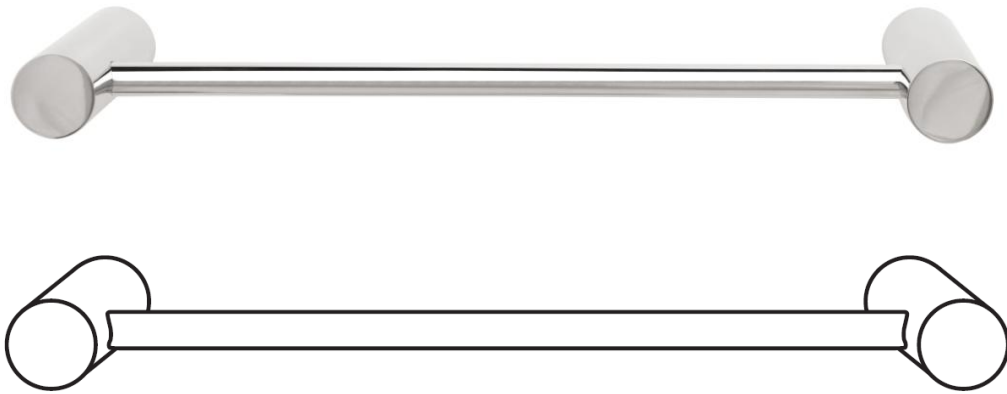

Single towel rail ROUND

Product code : BA10-8 300

100 (w) x 30 (h) x 370(l) mm

Features:

Hand polished to a mirror finish • High grade stainless steel • Guaranteed for 5 years against manufacturing defects • Easily installed into new or existing homes

Note: Manufacturing tolerances could cause variances of ± 5 mm.