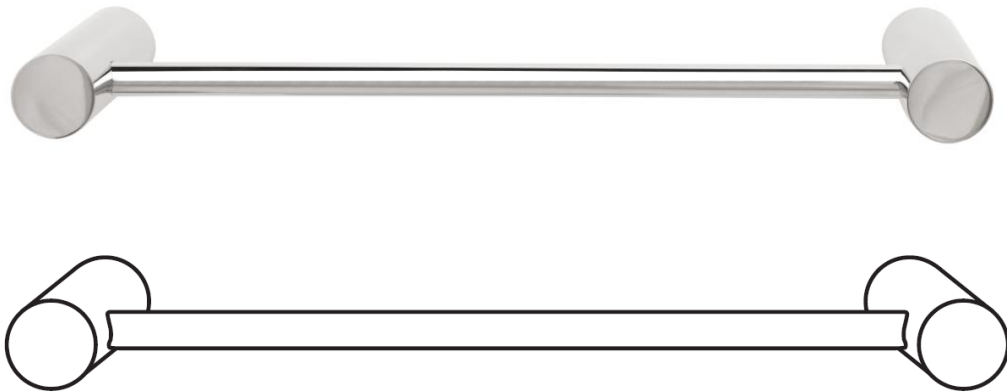

Single towel rail ROUND

Product code : BA10-8 300

100 (w) x 30 (h) x 362 (l) mm

Features:

Hand polished to a mirror finish • High grade stainless steel • Guaranteed for 5 years against manufacturing defects • Easily installed into new or existing homes

Note: Manufacturing tolerances could cause variances of ±5mm.