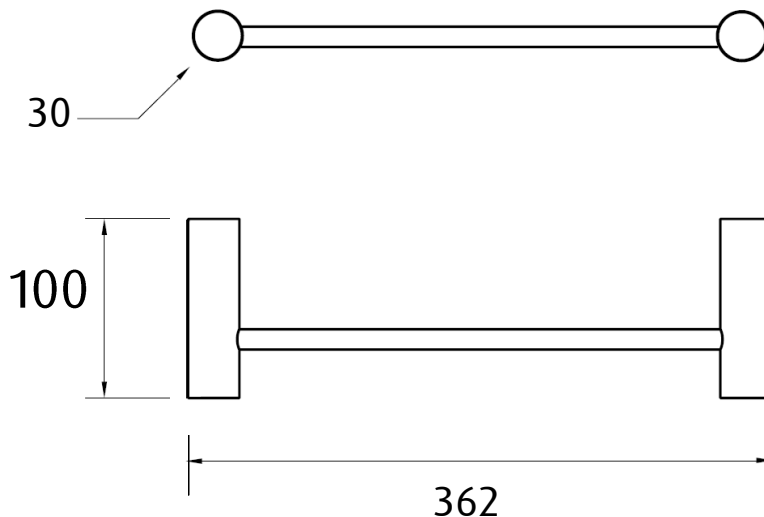

Single towel rail ROUND

Product code : BA10-8 300

100 (w) x 30 (h) x 362 (l) mm

Features:

Hand polished to a mirror finish • High grade stainless steel • Guaranteed for 5 years against manufacturing defects • Easily installed into new or existing homes

Note: Manufacturing tolerances could cause variances of ±5mm.