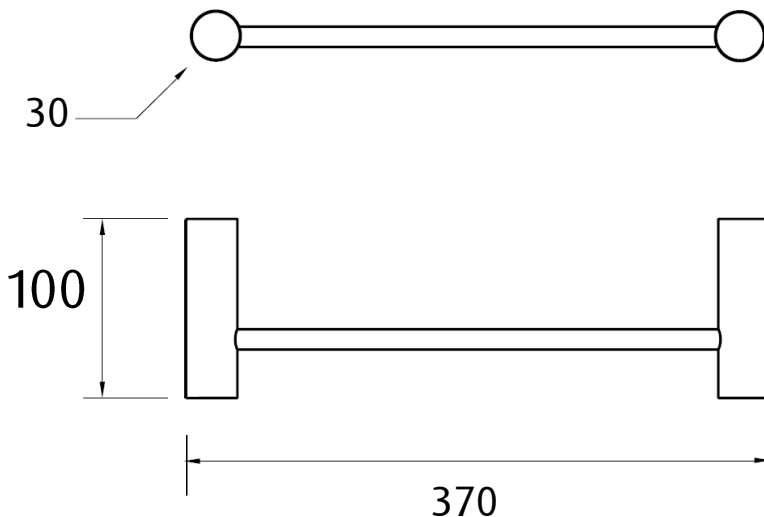

Single towel rail ROUND BLACK

Product code : BA10-8 300 Black

100 (w) x 30 (h) x 370 (l) mm

Features:

Hand polished to a mirror finish • High grade stainless steel • Guaranteed for 5 years against manufacturing defects • Easily installed into new or existing homes

Note: Manufacturing tolerances could cause variances of ± 5 mm.