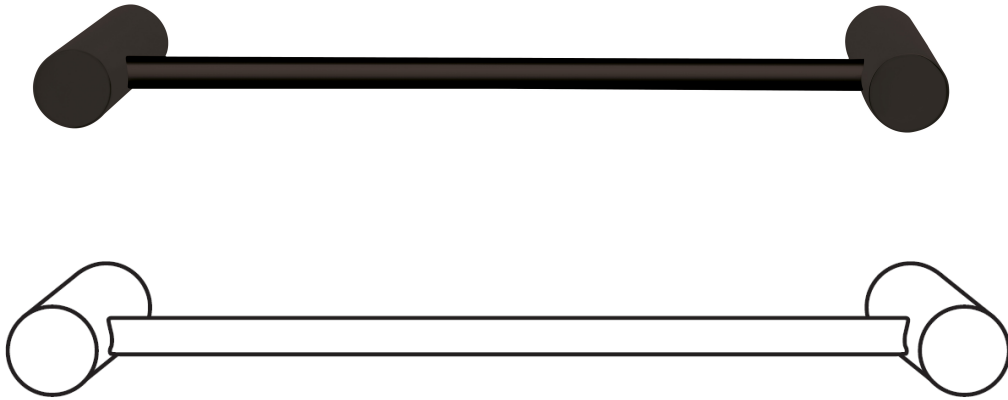

Single towel rail ROUND BLACK

Product code : BA10-8 300 Black

100 (w) x 30 (h) x 370 (l) mm

Features:

Hand polished to a mirror finish • High grade stainless steel • Guaranteed for 5 years against manufacturing defects • Easily installed into new or existing homes

Note: Manufacturing tolerances could cause variances of ± 5 mm.