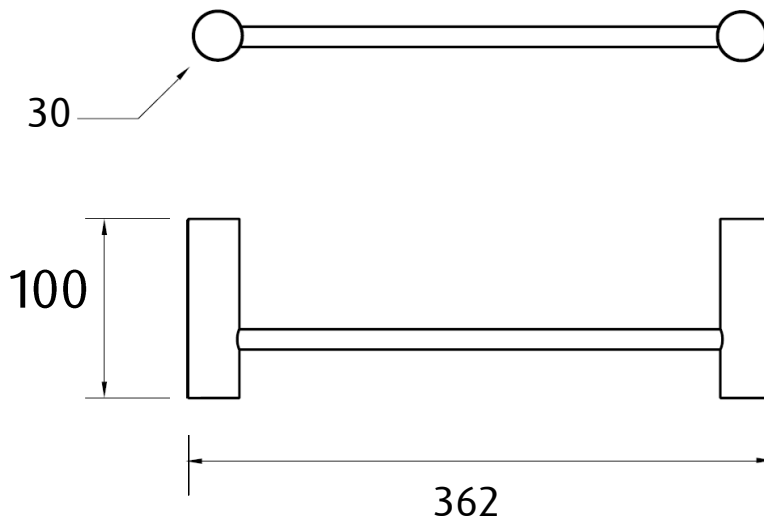

**Single towel rail** ROUND BLACK

Product code : BA10-8 300 Black

100 (w) x 30 (h) x 362 (l) mm

**Features:**

Hand polished to a mirror finish • High grade stainless steel • Guaranteed for 5 years against manufacturing defects • Easily installed into new or existing homes

Note: Manufacturing tolerances could cause variances of  $\pm 5$ mm.