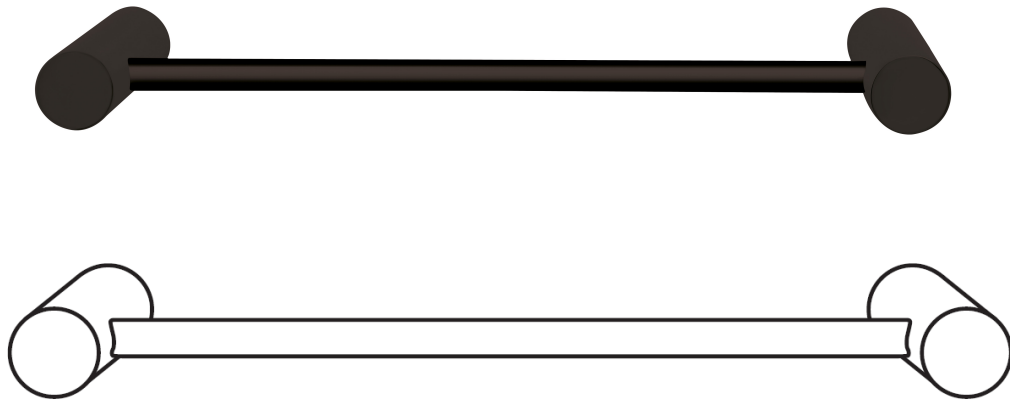

**Single towel rail** ROUND BLACK

Product code : BA10-8 300 Black

100 (w) x 30 (h) x 362 (l) mm

**Features:**

Hand polished to a mirror finish • High grade stainless steel • Guaranteed for 5 years against manufacturing defects • Easily installed into new or existing homes

Note: Manufacturing tolerances could cause variances of  $\pm 5$ mm.