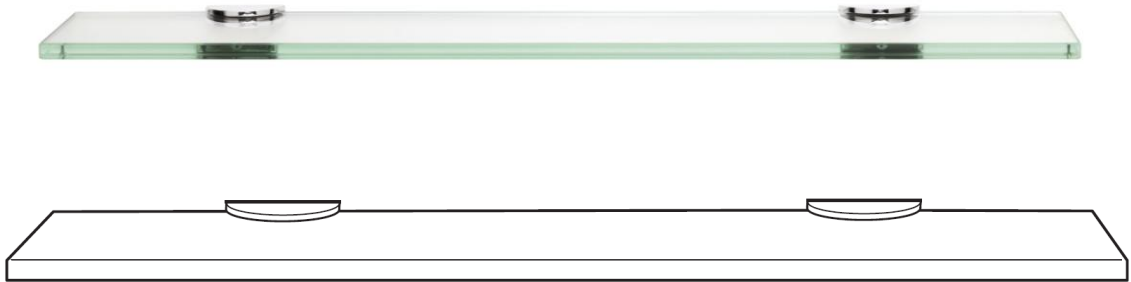

Toughened glass shelf ROUND

Product code : BA10-13 450 /BA10-13 600

100 (w) x 10 (h) x 450/600 (l) mm

Features:

Hand polished to a mirror finish • High grade stainless steel • Guaranteed for 5 years against manufacturing defects • Easily installed into new or existing homes

Note: Manufacturing tolerances could cause variances of ± 5 mm.