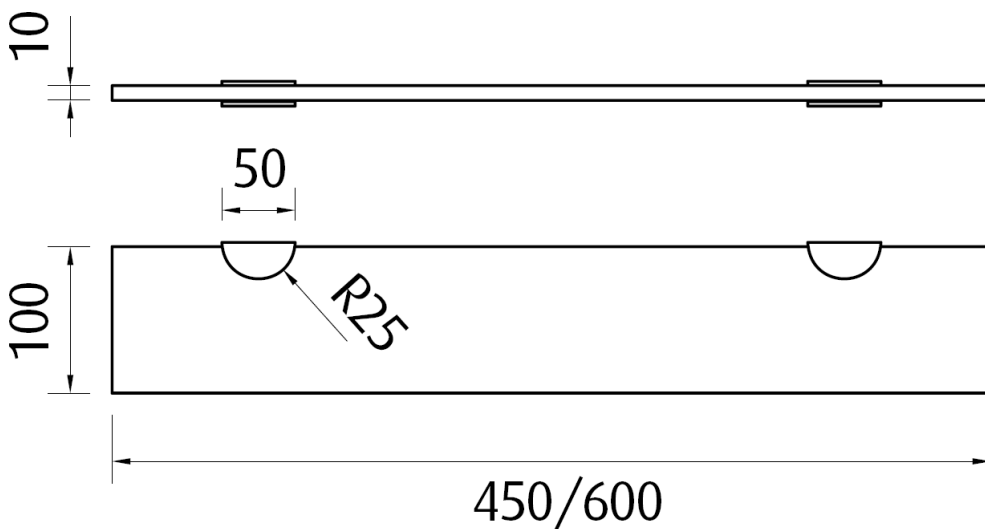

Toughened glass shelf ROUND

Product code : BA10-13 450 /BA10-13 600

100 (w) x 10 (h) x 450/600 (l) mm

Features:

Hand polished to a mirror finish • High grade stainless steel • Guaranteed for 5 years against manufacturing defects • Easily installed into new or existing homes

Note: Manufacturing tolerances could cause variances of ± 5 mm.