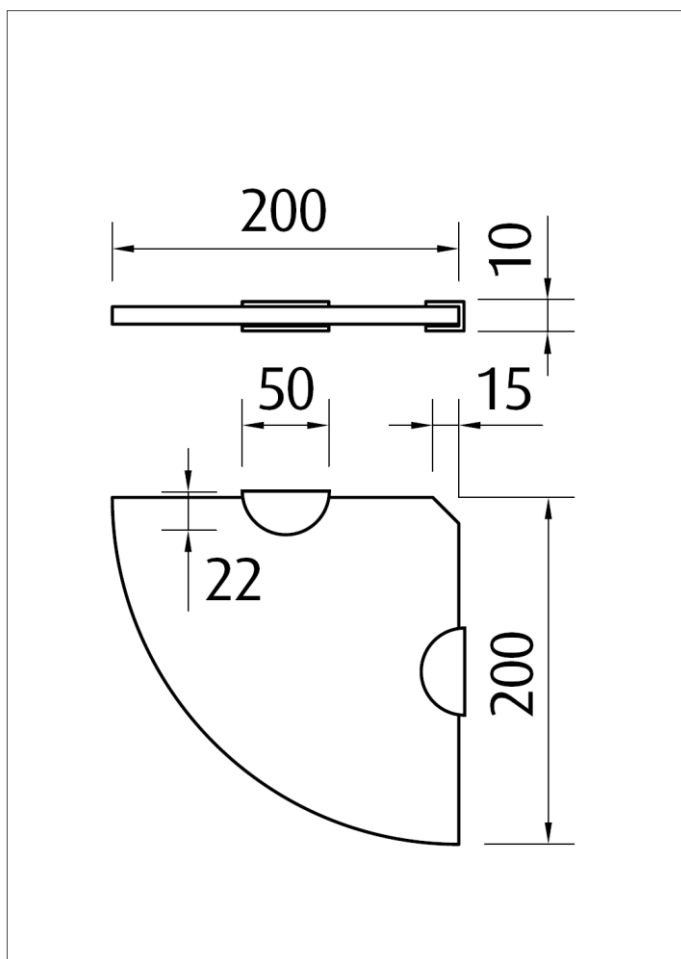

**Toughened glass corner shelf ROUND**

**Product code : BA10-13 200**

**200 (w) x 10 (h) x 200 (d) mm**

**Features:**

Hand polished to a mirror finish • High grade stainless steel • Guaranteed for 5 years against manufacturing defects • Easily installed into new or existing homes

Note: Manufacturing tolerances could cause variances of  $\pm 5$ mm.